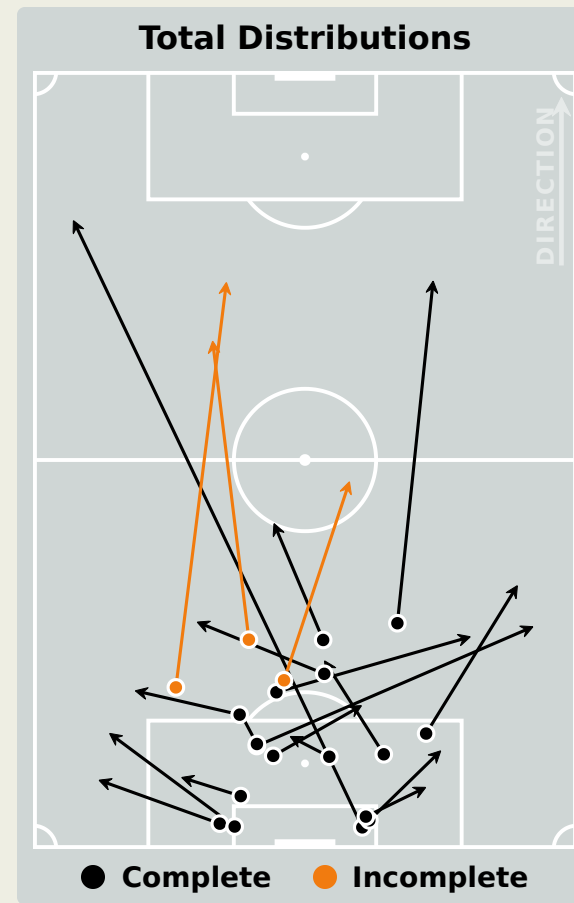

Most Direct Pressures

9

FREDY

LEFT MIDFIELD

Most Direct Pressures

15

HANAMUB Riaan

LEFT BACK

51
Total Involvements

Namibia GK Involvement Timeline

33
Total Involvements

Goalkeeping Distribution

Goalkeeping Distribution

Goal Prevention

13
Total Attempts on Goal Faced

75
Save %