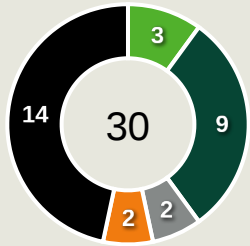

Movement to Receive

Movement Types by Phase

Final Third Phase

Progression Phase

Build Up Phase

All Movement Types

- In Front
- In Between
- Out to In
- In to Out
- In Behind

Top Ranked Players

Type	Player	Movements
In Front	23 SHOW	9
In Between	19 MABULULU	5
Out to In	21 EDDIE AFONSO	1
In to Out	10 GELSON DALA	2
In Behind	7 GILBERTO	11

Movement Types Pitch Third

Movement to Receive

Movement Types by Phase

Final Third Phase

Progression Phase

Build Up Phase

All Movement Types

- In Front
- In Between
- Out to In
- In to Out
- In Behind

Top Ranked Players

Type	Player	Movements
In Front	4 HANAMUB Riaan	10
In Between	9 MUZEU Bethuel	21
Out to In	9 MUZEU Bethuel	3
In to Out	6 KATUA Ngero	2
In Behind	13 SHALULILE Peter	21