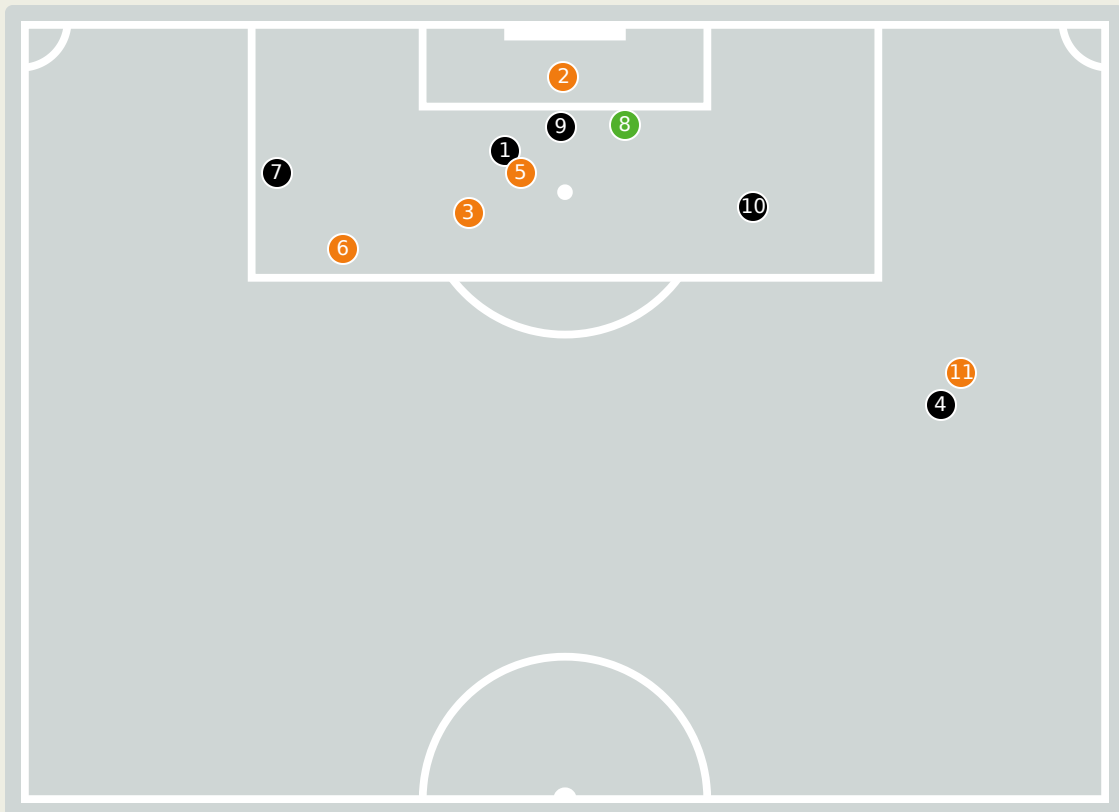

Goal Prevention