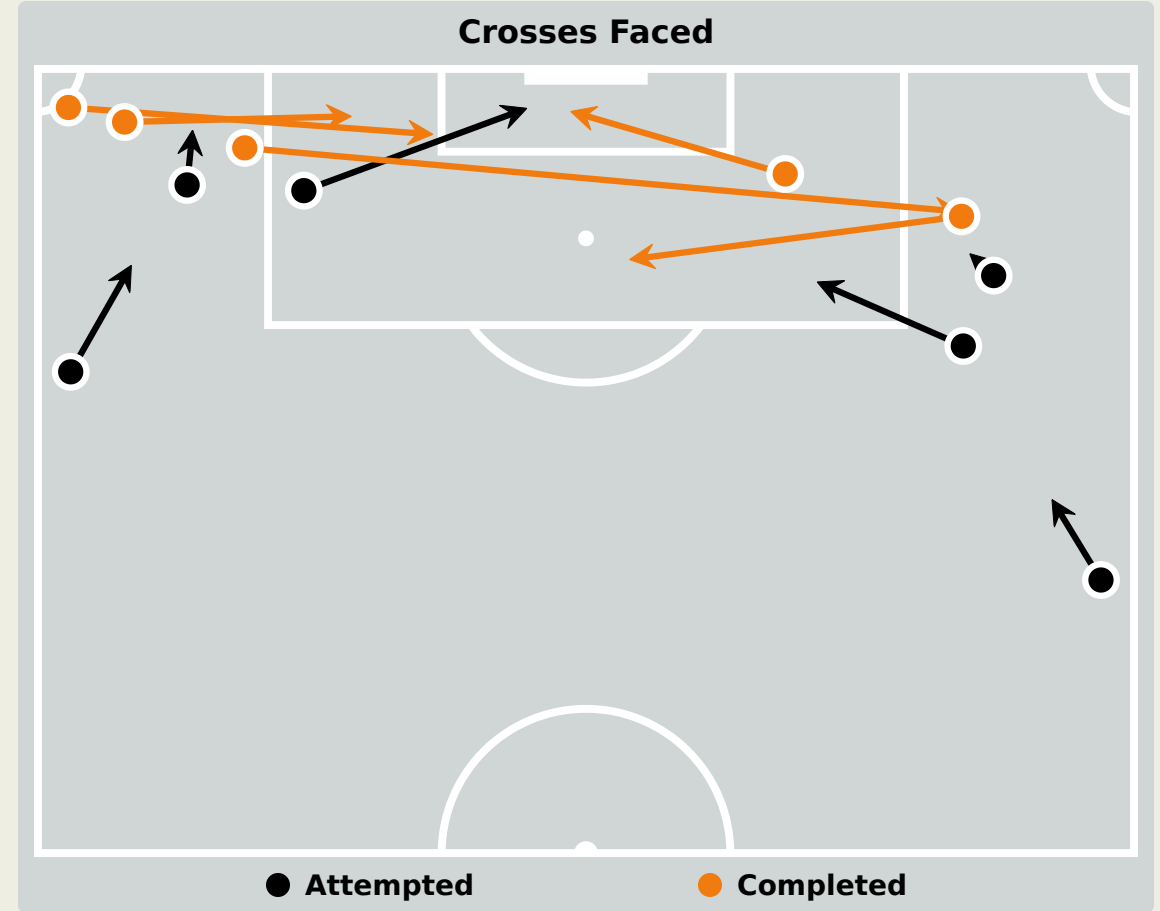

Total Attempts on Goal Faced	Total Goal Interventions	Save & Retain	Deflect & Retain	Save & Deflect	Save Attempt	No Save Attempt
13	3	1	0	2	2	8

Goal Prevention

11
Total Attempts on Goal Faced

25
Save %

Total Attempts on Goal Faced	Total Goal Interventions	Save & Retain	Deflect & Retain	Save & Deflect	Save Attempt	No Save Attempt
11	1	0	0	1	5	5

Aerial Control

Delivery Types Faced

Total	In Swing	Out Swing	Driven	Lofted	Cutback	Push
30	2	20	1	3	0	4

Aerial Control

Delivery Types Faced

Total	In Swing	Out Swing	Driven	Lofted	Cutback	Push
18	3	9	0	2	0	4