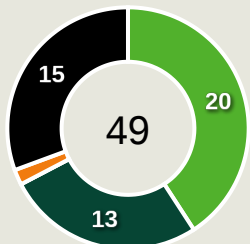

Offering to Receive

142
Total Offers Made

46
Total Offers Received

Most Offers
20
FREDY
LEFT MIDFIELD

62
Offers Made in Final Third

63
Offers Made in Middle Third

17
Offers Made in Defensive Third

#	Player	Offers Made	Offers Received	% Made & Received
22	NEBLU	0	0	0%
3	JONATHAN BUATU	0	0	0%
6	KIALONDA GASPAR	6	2	33.3%
7	GILBERTO	19	8	42.1%
10	GELSON DALA	11	4	36.4%
13	TO CARNEIRO	4	1	25%
16	FREDY	20	7	35%
19	MABULULU	14	3	21.4%
20	ESTRELA	7	1	14.3%
21	EDDIE AFONSO	19	4	21.1%
23	SHOW	14	7	50%
1	SIGNORI ANTONIO	0	0	0%
4	MANUEL KELIANO	8	2	25%
9	ZINI	11	3	27.3%
15	ZITO LUVUMBO	6	3	50%
18	JEREMIE BELA	3	1	33.3%

Offering to Receive

225
Total Offers Made

76
Total Offers Received

Most Offers
40
IIMBONDI Absalom
BENCH

131
Offers Made in Final Third

84
Offers Made in Middle Third

10
Offers Made in Defensive Third

#	Player	Offers Made	Offers Received	% Made & Received
1	KAZAPUA Lloyd	0	0	0%
4	HANAMUB Riaan	36	19	52.8%
6	KATUA Ngero	26	4	15.4%
7	HOTTO Deon	26	12	46.2%
9	MUZEU Bethuel	35	10	28.6%
10	TJIUEZA Prins	7	2	28.6%
12	AMUTENYA Kennedy	0	0	0%
13	SHALULILE Peter	33	9	27.3%
18	PETRUS Aprocious	4	2	50%
20	KAMBERIPA Ivan	5	1	20%
21	HAUKONGO Lubeni	2	1	50%
3	GEBHARDT Ananias	1	0	0%
8	KAMBATO Uetuuru	5	2	40%
11	IIMBONDI Absalom	40	11	27.5%
19	SHITEMBI Petrus	5	3	60%

Movement to Receive

Movement Types by Phase

Final Third Phase

Progression Phase

Build Up Phase

All Movement Types

- In Front
- In Between
- Out to In
- In to Out
- In Behind

Top Ranked Players