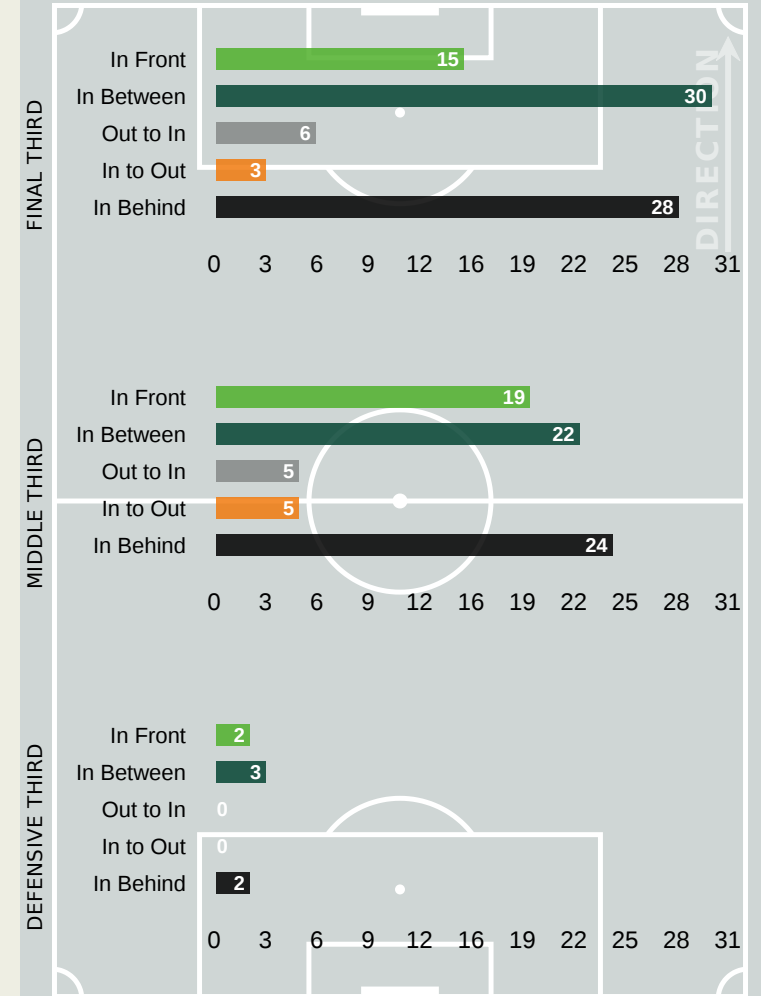

Movement Types Pitch Third