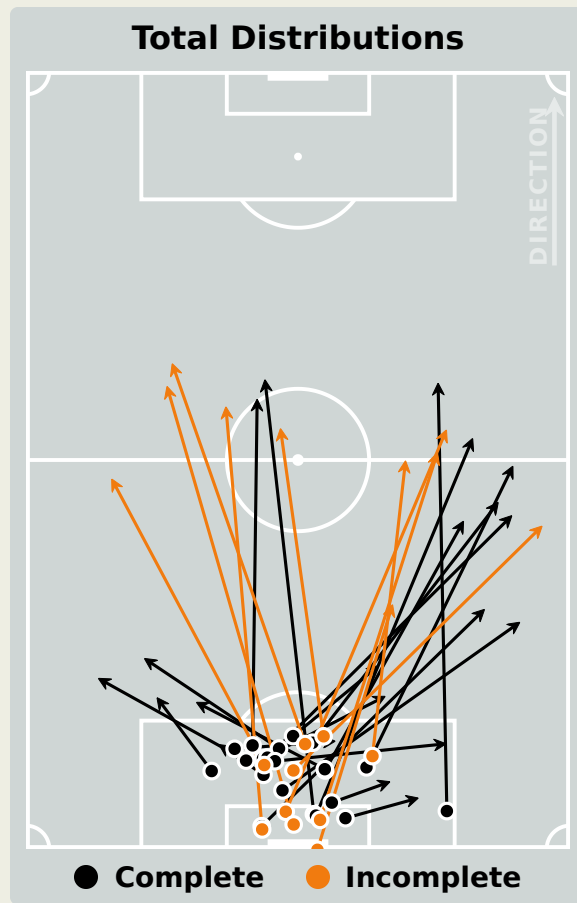

Most Direct Pressures

9

FREDY

LEFT MIDFIELD

Most Direct Pressures

15

HANAMUB Riaan

LEFT BACK

51
Total Involvements

Namibia GK Involvement Timeline

33
Total Involvements

Goalkeeping Distribution

Goalkeeping Distribution

Goal Prevention

13
Total Attempts on Goal Faced

75
Save %