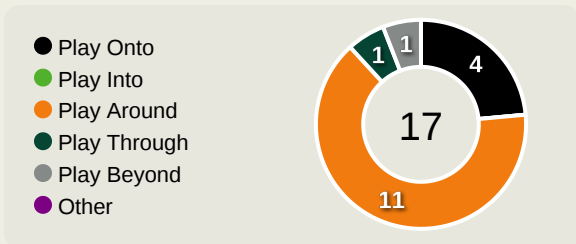

51
Total Involvements

Namibia GK Involvement Timeline

33
Total Involvements

Goalkeeping Distribution

Goalkeeping Distribution

Goal Prevention

13
Total Attempts on Goal Faced

75
Save %