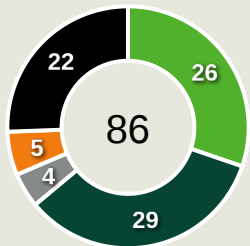

Movement to Receive

Movement Types by Phase

Final Third Phase

Progression Phase

Build Up Phase

All Movement Types

- In Front
- In Between
- Out to In
- In to Out
- In Behind

Top Ranked Players

Type	Player	Movements
In Front	23 SHOW	9
In Between	19 MABULULU	5
Out to In	21 EDDIE AFONSO	1
In to Out	10 GELSON DALA	2
In Behind	7 GILBERTO	11

Movement Types Pitch Third

Movement to Receive

Movement Types by Phase

Final Third Phase

Progression Phase

Build Up Phase

All Movement Types

- In Front
- In Between
- Out to In
- In to Out
- In Behind

Top Ranked Players

Type	Player	Movements
In Front	4 HANAMUB Riaan	10
In Between	9 MUZEU Bethuel	21
Out to In	9 MUZEU Bethuel	3
In to Out	6 KATUA Ngero	2
In Behind	13 SHALULILE Peter	21