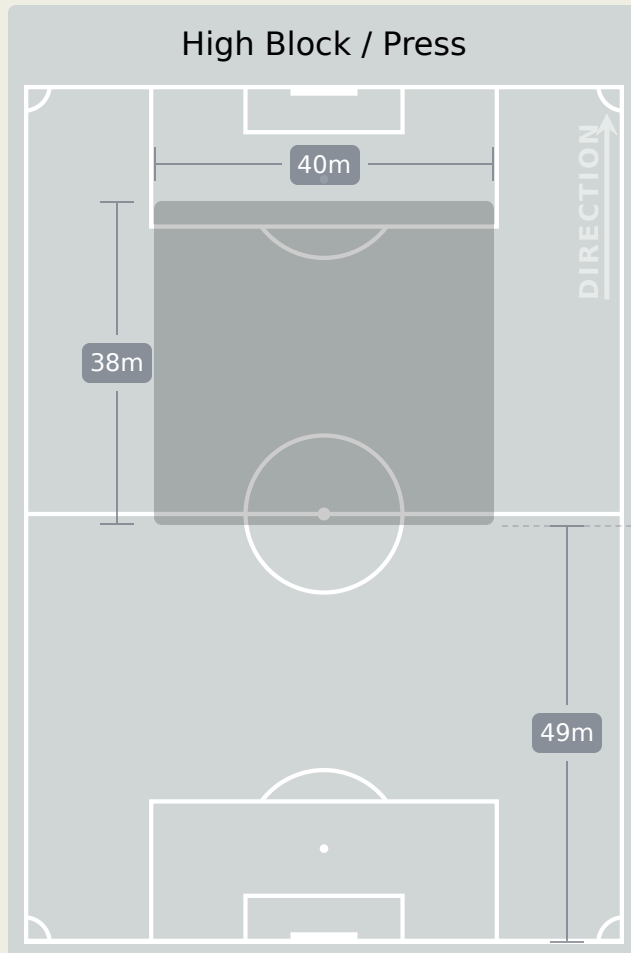

Defensive Line Height & Team Length

Angola