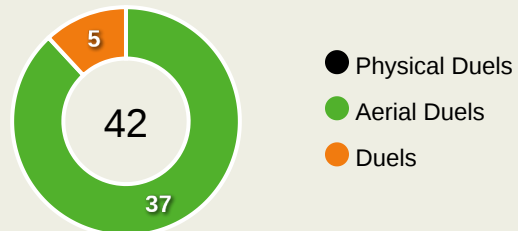

Possession Contests

Most Possession Regains

8

KIALONDA GASPAR

RIGHT CENTRE BACK