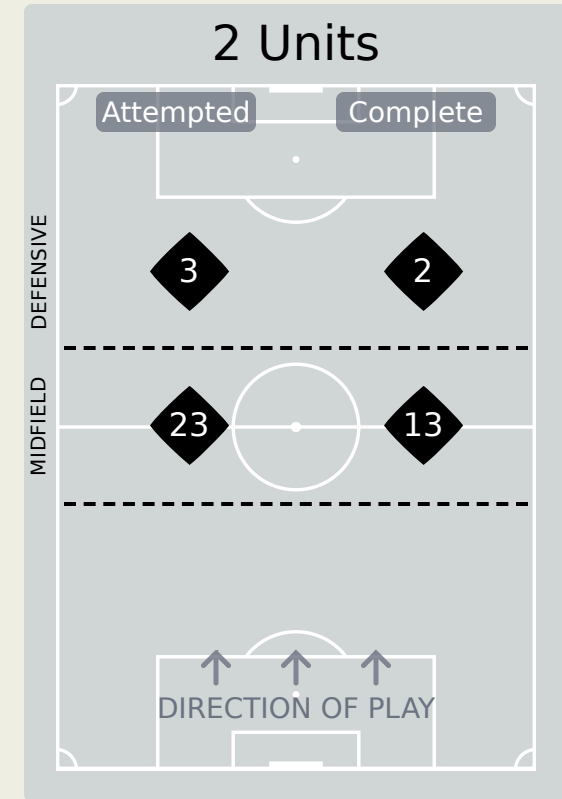

In Possession Line Height & Team Length

In Possession Line Height & Team Length

Namibia

Line Breaks

Angola

Attempted Line Breaks

105

Attempted Line Breaks	12
Inside Shape	7
Outside Shape	5

Attempted Line Breaks	67
Inside Shape	40
Outside Shape	27

Attempted Line Breaks	26
Inside Shape	16
Outside Shape	10

Line Breaks

Namibia

Attempted Line Breaks

92

Attempted Line Breaks	8
Inside Shape	7
Outside Shape	1