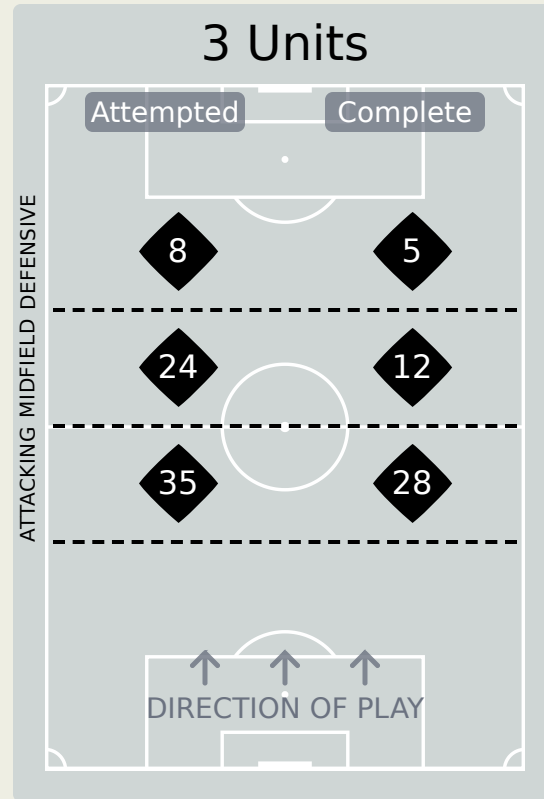

In Possession Line Height & Team Length

In Possession Line Height & Team Length

Namibia

Line Breaks

Angola

Attempted Line Breaks

105

Attempted Line Breaks	12
Inside Shape	7
Outside Shape	5

Attempted Line Breaks	67
Inside Shape	40
Outside Shape	27

Attempted Line Breaks	26
Inside Shape	16
Outside Shape	10

Line Breaks

Namibia

Attempted Line Breaks

92

Attempted Line Breaks	8
Inside Shape	7
Outside Shape	1

Attempted Line Breaks	50
Inside Shape	29
Outside Shape	21

Attempted Line Breaks	34
Inside Shape	22
Outside Shape	12

Line Breaks

					4 Units				3 Units			2 Units		Direction			Distribution Type		
#	Player	Line Breaks Attempted	Line Breaks Completed	Line Break Completion %	Attacking Line	Attacking Midfield Line	Midfield Line	Defensive Line	Attacking Line	Midfield Line	Defensive Line	Midfield Line	Defensive Line	Through	Around	Over	Pass	Cross	Ball Progression
22	NEBLU	2	2	100%	0	1	0	0	1	0	0	0	0	0	0	2	2	0	0
3	JONATHAN BUATU	8	3	37%	0	0	0	0	3	2	1	2	0	1	2	5	8	0	0
6	KIALONDA GASPAR	14	9	64%	0	0	2	0	8	2	1	1	0	1	4	9	14	0	0
7	GILBERTO	2	1	50%	0	0	0	0	0	0	0	1	1	1	0	1	1	1	0
10	GELSON DALA	8	6	75%	0	0	1	0	0	2	2	2	1	2	3	3	6	1	1
13	TO CARNEIRO	25	16	64%	1	0	1	0	9	8	3	3	0	1	12	12	23	0	2
16	FREDY	7	5	71%	0	0	0	0	1	2	0	4	0	4	1	2	6	0	1
19	MABULULU	2	0	0%	0	0	0	2	0	0	0	0	0	0	2	0	0	0	2
20	ESTRELA	0	0	0%	0	0	0	0	0	0	0	0	0	0	0	0	0	0	0
21	EDDIE AFONSO	14	9	64%	0	0	1	0	3	2	0	8	0	2	6	6	14	0	0
23	SHOW	4	3	75%	0	0	0	0	2	1	0	1	0	2	1	1	4	0	0
1	SIGNORI ANTONIO	14	7	50%	0	2	1	0	8	3	0	0	0	0	0	14	14	0	0
4	MANUEL KELIANO	1	1	100%	0	0	0	0	0	0	0	1	0	0	0	1	1	0	0
9	ZINI	2	0	0%	0	0	0	0	0	2	0	0	0	0	2	0	1	0	1
15	ZITO LUVUMBO	1	1	100%	0	0	0	0	0	0	0	0	1	1	0	0	1	0	0
18	JEREMIE BELA	1	1	100%	0	0	0	0	0	0	1	0	0	0	1	0	1	0	0