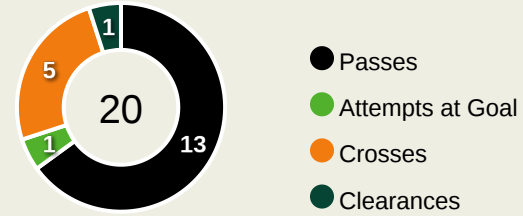

Defensive Actions

52

Forced Turnovers

41

Possession Regained

7

Interceptions

42

Tackles

3.09

Possession Actions / Defensive Action

Blocks

Possession Contests

Most Possession Regains

5

AMUTENYA Kennedy
RIGHT CENTRE BACK

#	Player	Total Possession Regains
1	KAZAPUA Lloyd	3
4	HANAMUB Riaan	3
6	KATUA Ngero	2
7	HOTTO Deon	4
9	MUZEU Bethuel	0
10	TJIUEZA Prins	0
12	AMUTENYA Kennedy	5
13	SHALULILE Peter	5
18	PETRUS Aprocious	3
20	KAMBERIPA Ivan	4
21	HAUKONGO Lubeni	2
3	GEBHARDT Ananias	2
8	KAMBATO Uetuuru	0
11	IIMBONDI Absalom	4
19	SHITEMBI Petrus	4