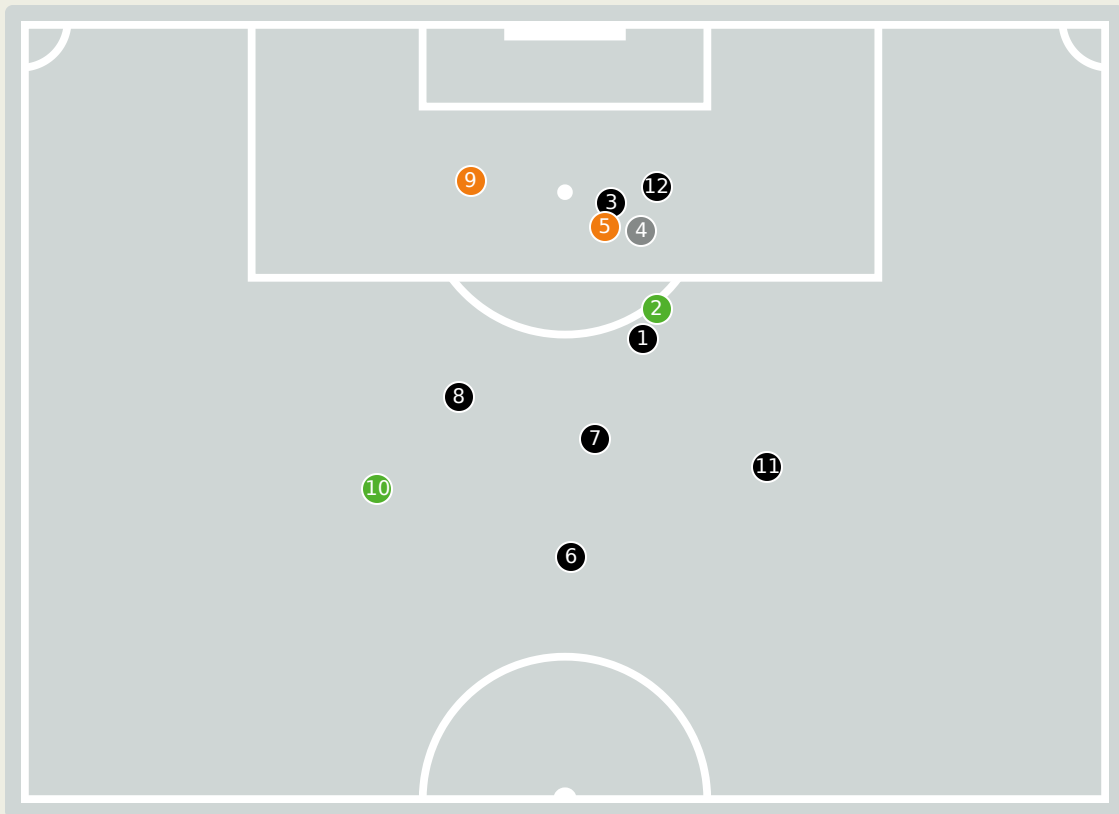

51
Total Involvements

Namibia GK Involvement Timeline

33
Total Involvements

Goalkeeping Distribution

Goalkeeping Distribution

Goal Prevention

13
Total Attempts on Goal Faced

75
Save %