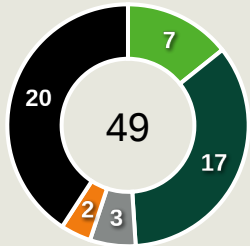

Movement to Receive

Movement Types by Phase

Final Third Phase

Progression Phase

Build Up Phase

All Movement Types

- In Front
- In Between
- Out to In
- In to Out
- In Behind

Top Ranked Players

Type	Player	Movements
In Front	23 SHOW	9
In Between	19 MABULULU	5
Out to In	21 EDDIE AFONSO	1
In to Out	10 GELSON DALA	2
In Behind	7 GILBERTO	11

Movement Types Pitch Third

Movement to Receive

Movement Types by Phase

Final Third Phase

Progression Phase

Build Up Phase

All Movement Types

- In Front
- In Between
- Out to In
- In to Out
- In Behind

Top Ranked Players

Type	Player	Movements
In Front	4 HANAMUB Riaan	10
In Between	9 MUZEU Bethuel	21
Out to In	9 MUZEU Bethuel	3
In to Out	6 KATUA Ngero	2
In Behind	13 SHALULILE Peter	21