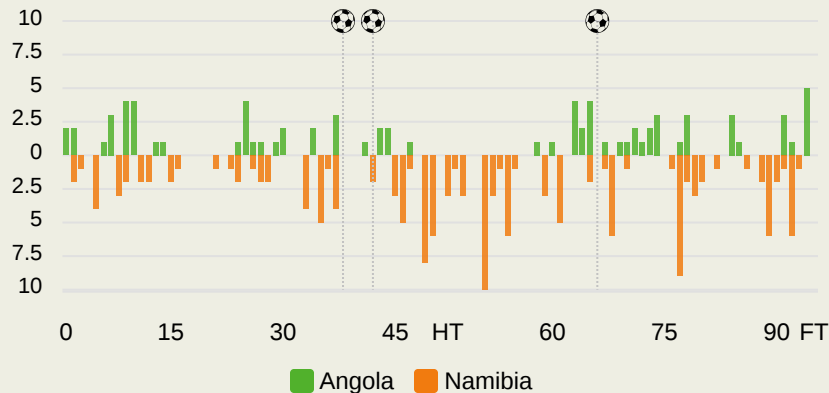

Distribution in the Final Third

STARTING

- KAZAPUA Lloyd GK 1
- HANAMUB Riaan DF 4
- ↓ 60' KATUA Ngero MF 6
- HOTTO Deon FW 7
- ↓ 70' MUZEU Bethuel FW 9
- ↓ 24' TJJUEZA Prins MF 10
- ↓ 60' AMUTENYA Kennedy DF 12
- (C) SHALULILE Peter FW 13
- PETRUS Aprocious DF 18
- KAMBERIPA Ivan DF 20
- 40' 14' HAUKONGO Lubeni DF 21

SUBSTITUTES

- NDISIRO Kamajanda GK 16
- MAOVA Edward GK 23
- HAOSEB Denzil DF 2
- ↑ 60' GEBHARDT Ananias DF 3
- HAMBIRA Charles DF 5
- ↑ 70' KAMBATO Uetuuru MF 8
- 63' ↑ 24' IIMBONDI Absalom MF 11
- KAMATUKA Joslin MF 14
- PAPAMA Marcel MF 15
- RUDATH Wendell MF 17
- ↑ 60' SHITEMBI Petrus MF 19
- NYAMBE Ryan DF 22