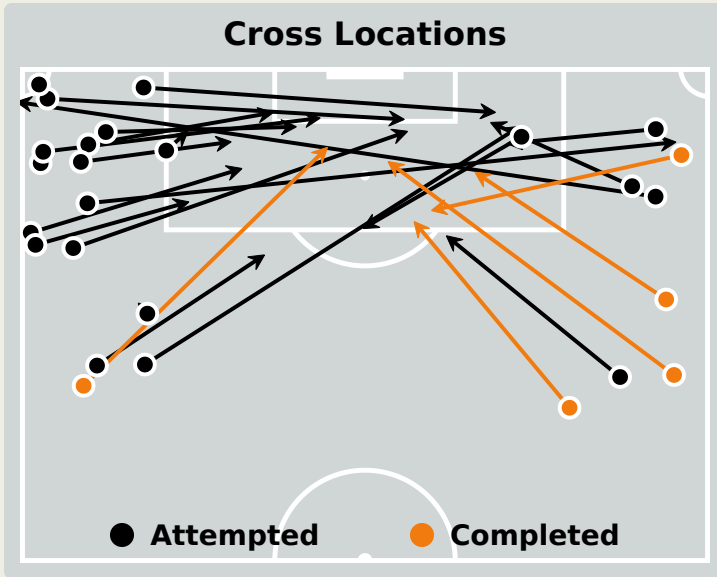

Crosses (Open Play)