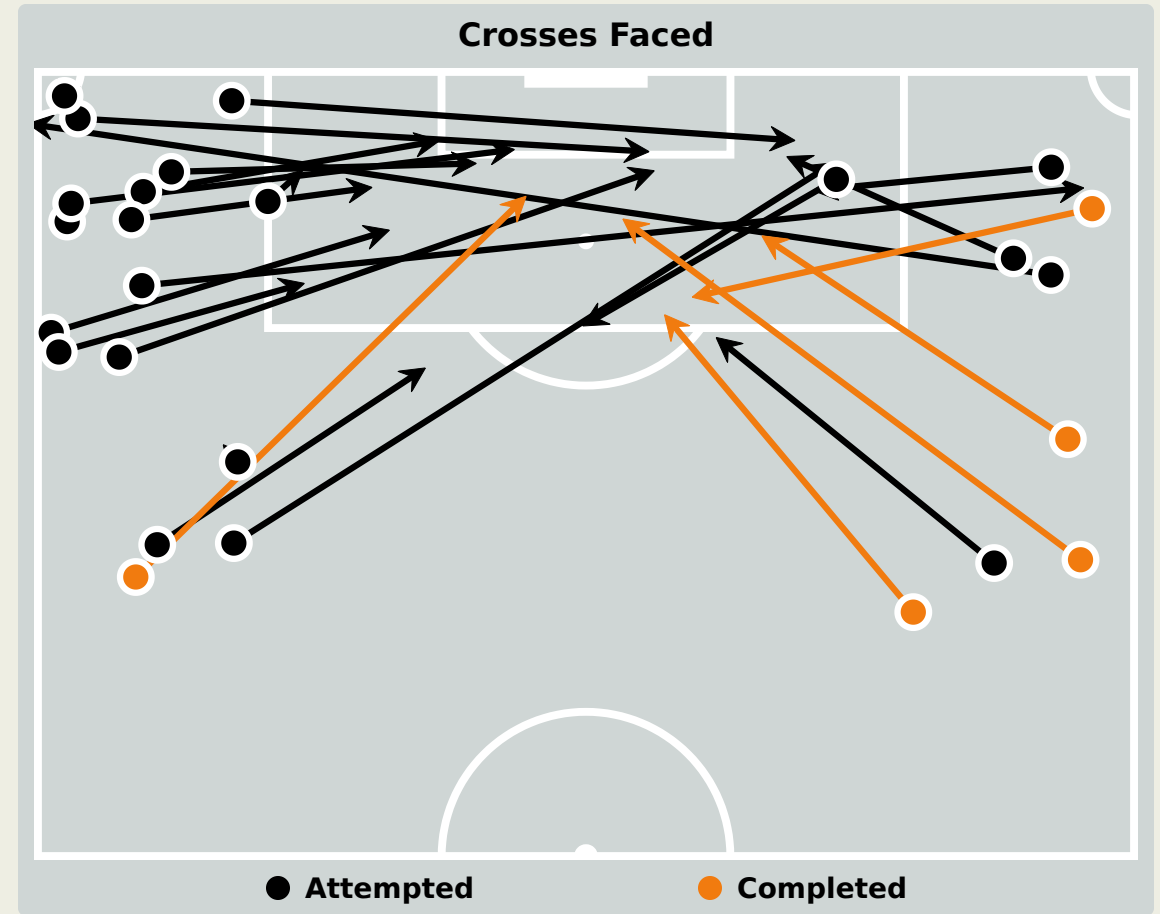

Total Attempts on Goal Faced	Total Goal Interventions	Save & Retain	Deflect & Retain	Save & Deflect	Save Attempt	No Save Attempt
13	3	1	0	2	2	8

Goal Prevention

11
Total Attempts on Goal Faced

25
Save %

Total Attempts on Goal Faced	Total Goal Interventions	Save & Retain	Deflect & Retain	Save & Deflect	Save Attempt	No Save Attempt
11	1	0	0	1	5	5

Aerial Control

Delivery Types Faced

Total	In Swing	Out Swing	Driven	Lofted	Cutback	Push
30	2	20	1	3	0	4

Aerial Control

Delivery Types Faced

Total	In Swing	Out Swing	Driven	Lofted	Cutback	Push
18	3	9	0	2	0	4