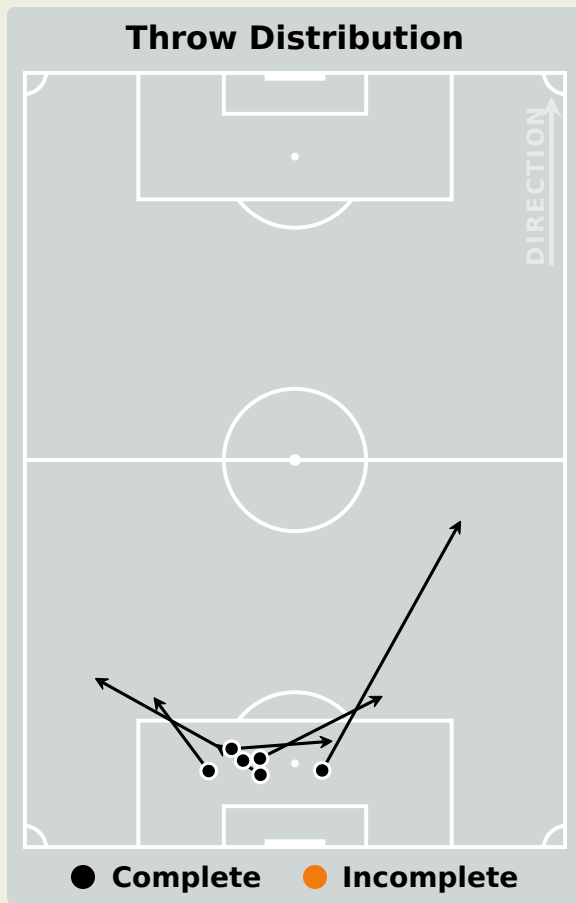

51
Total Involvements

Namibia GK Involvement Timeline

33
Total Involvements

Goalkeeping Distribution

Goalkeeping Distribution

Goal Prevention

13
Total Attempts on Goal Faced

75
Save %