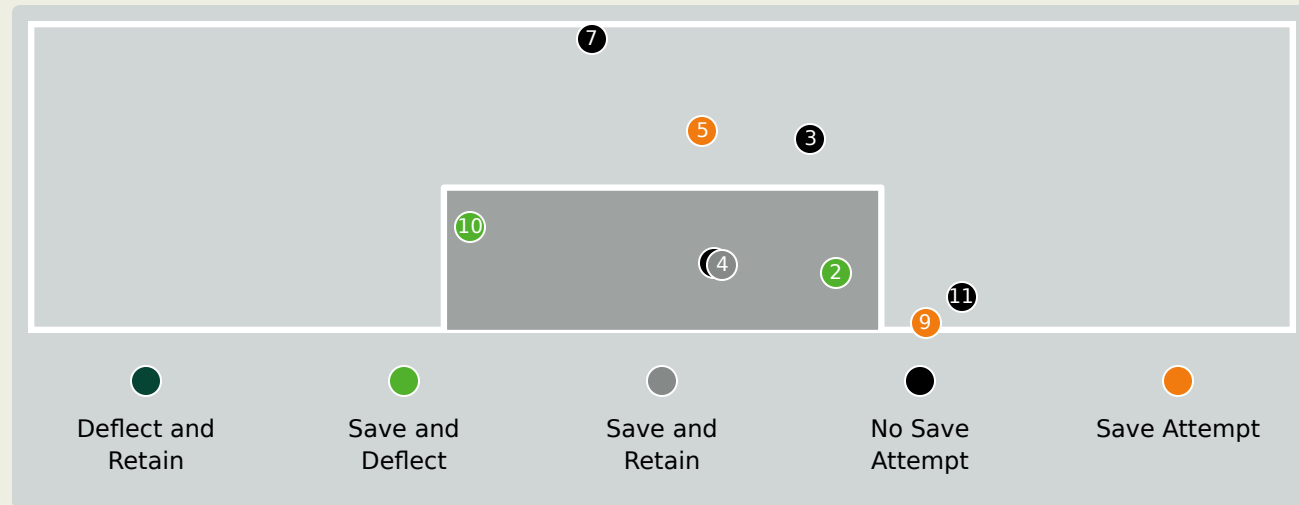

51
Total Involvements

Namibia GK Involvement Timeline

33
Total Involvements

Goalkeeping Distribution

Goalkeeping Distribution

Goal Prevention

13
Total Attempts on Goal Faced

75
Save %