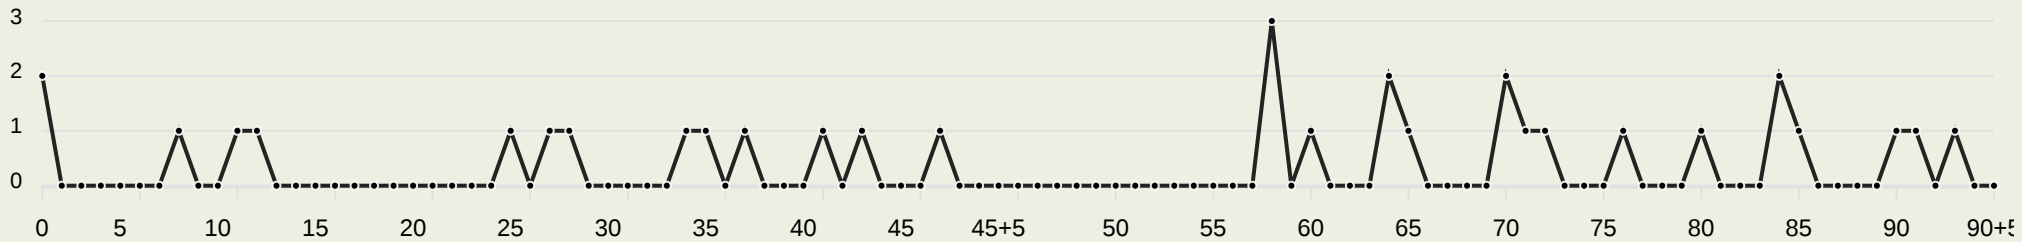

51
Total Involvements

Namibia GK Involvement Timeline

33
Total Involvements

Goalkeeping Distribution

Goalkeeping Distribution

Goal Prevention

13
Total Attempts on Goal Faced

75
Save %