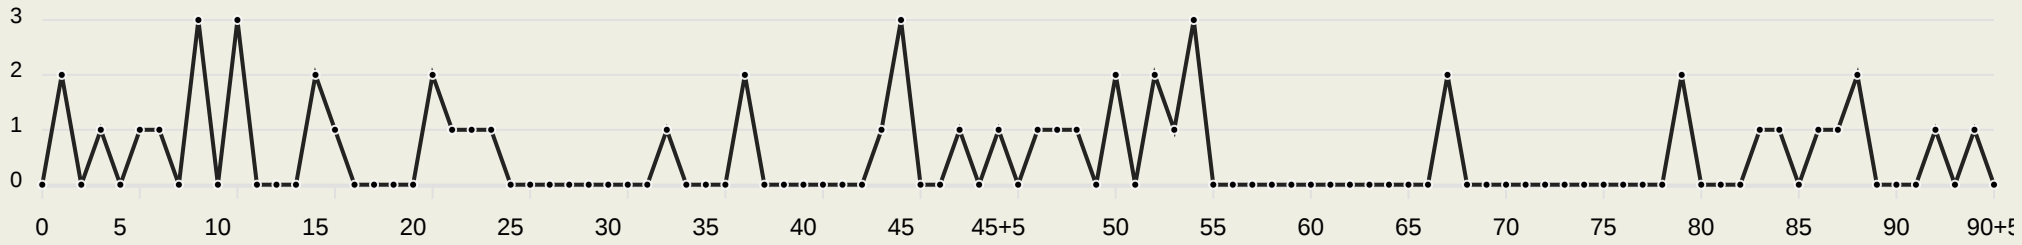

51
Total Involvements

Namibia GK Involvement Timeline

33
Total Involvements

Goalkeeping Distribution

Goalkeeping Distribution

Goal Prevention

13
Total Attempts on Goal Faced

75
Save %