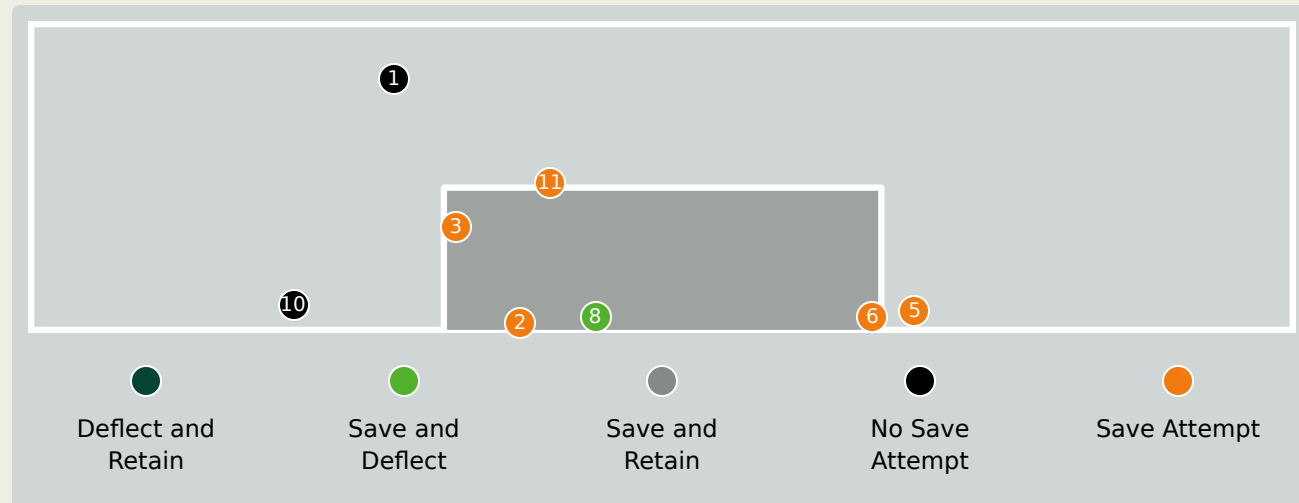

51
Total Involvements

Namibia GK Involvement Timeline

33
Total Involvements

Goalkeeping Distribution

Goalkeeping Distribution

Goal Prevention

13
Total Attempts on Goal Faced

75
Save %

Total Attempts on Goal Faced	Total Goal Interventions	Save & Retain	Deflect & Retain	Save & Deflect	Save Attempt	No Save Attempt
13	3	1	0	2	2	8

Goal Prevention

11
Total Attempts on Goal Faced

25
Save %

Total Attempts on Goal Faced	Total Goal Interventions	Save & Retain	Deflect & Retain	Save & Deflect	Save Attempt	No Save Attempt
11	1	0	0	1	5	5