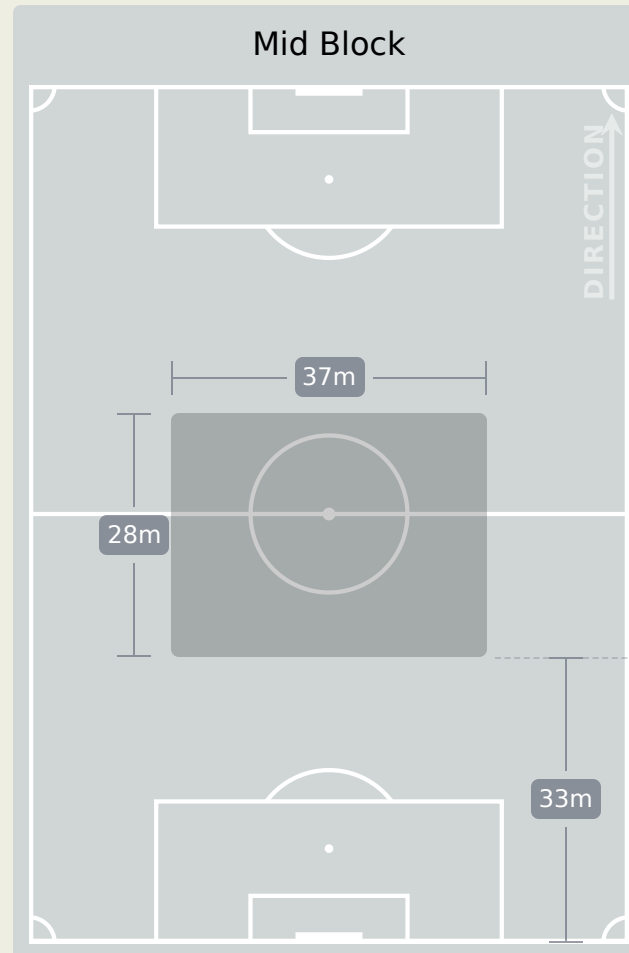

Defensive Line Height & Team Length

Angola