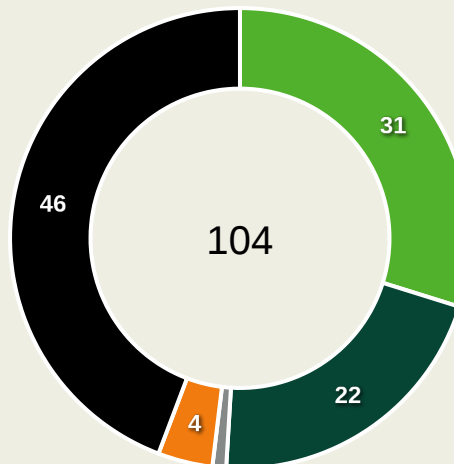

Offering to Receive

225
Total Offers Made

76
Total Offers Received

Most Offers
40
IIMBONDI Absalom
BENCH

131
Offers Made in Final Third

84
Offers Made in Middle Third

10
Offers Made in Defensive Third

#	Player	Offers Made	Offers Received	% Made & Received
1	KAZAPUA Lloyd	0	0	0%
4	HANAMUB Riaan	36	19	52.8%
6	KATUA Ngero	26	4	15.4%
7	HOTTO Deon	26	12	46.2%
9	MUZEU Bethuel	35	10	28.6%
10	TJIUEZA Prins	7	2	28.6%
12	AMUTENYA Kennedy	0	0	0%
13	SHALULILE Peter	33	9	27.3%
18	PETRUS Aprocious	4	2	50%
20	KAMBERIPA Ivan	5	1	20%
21	HAUKONGO Lubeni	2	1	50%
3	GEBHARDT Ananias	1	0	0%
8	KAMBATO Uetuuru	5	2	40%
11	IIMBONDI Absalom	40	11	27.5%
19	SHITEMBI Petrus	5	3	60%

Movement to Receive

Movement Types by Phase

Final Third Phase

Progression Phase

Build Up Phase

All Movement Types

- In Front
- In Between
- Out to In
- In to Out
- In Behind

Top Ranked Players