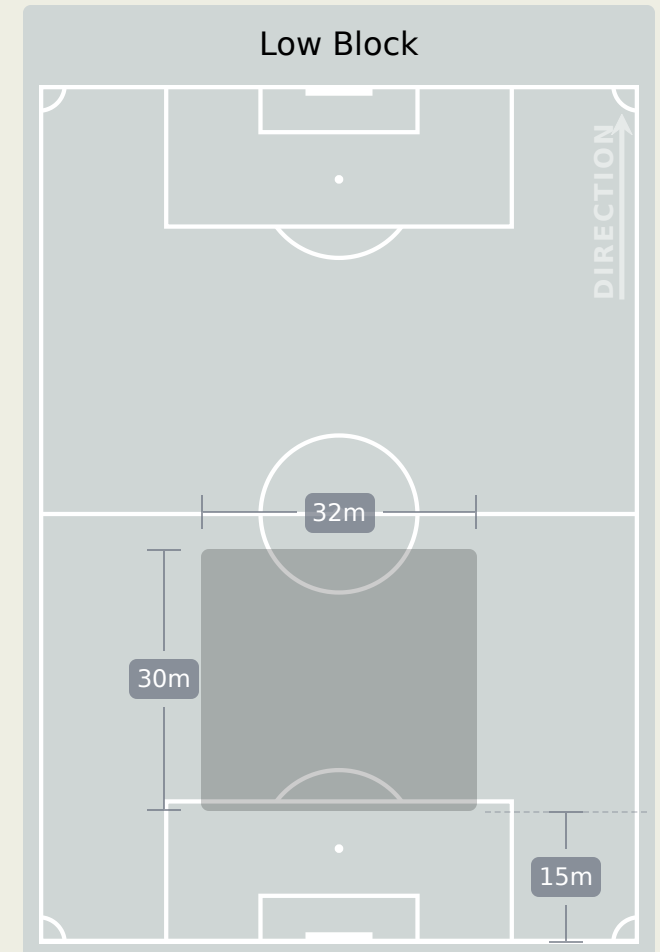

Defensive Line Height & Team Length

Angola

Defensive Line Height & Team Length

Namibia

Defensive Pressure

Angola

167	Total Pressures	211
38	Direct Pressures	62
1.4s	Avg Pressure Duration	1.58s
56	Forced Turnovers	52
11.49s	Ball Recovery Time	9.5s
52	Pushing on into Pressing	103
107	Pushing on	193
29	Pressing Direction Inside	28
91	Pressing Direction Outside	123