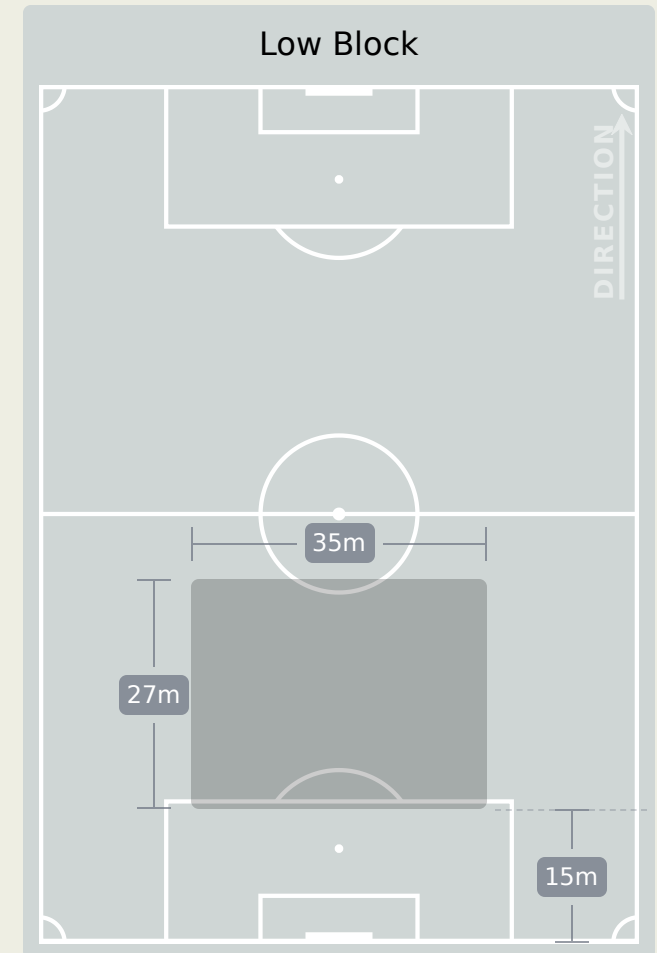

Defensive Line Height & Team Length

Angola