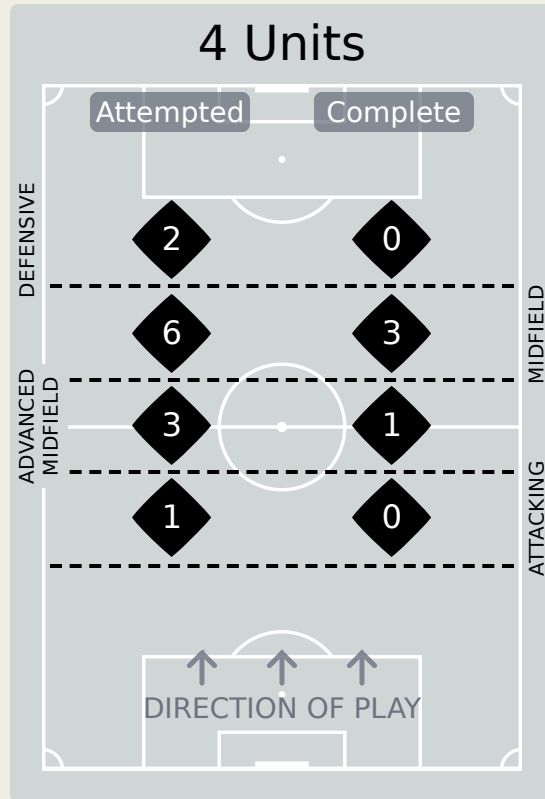

In Possession Line Height & Team Length

In Possession Line Height & Team Length

Namibia

Line Breaks

Angola

Attempted Line Breaks

105

Attempted Line Breaks	12
Inside Shape	7
Outside Shape	5

Attempted Line Breaks	67
Inside Shape	40
Outside Shape	27

Attempted Line Breaks	26
Inside Shape	16
Outside Shape	10

Line Breaks

Namibia

Attempted Line Breaks

92

Attempted Line Breaks	8
Inside Shape	7
Outside Shape	1

Attempted Line Breaks	50
Inside Shape	29
Outside Shape	21

Attempted Line Breaks	34
Inside Shape	22
Outside Shape	12

Line Breaks

					4 Units				3 Units			2 Units		Direction			Distribution Type		
#	Player	Line Breaks Attempted	Line Breaks Completed	Line Break Completion %	Attacking Line	Attacking Midfield Line	Midfield Line	Defensive Line	Attacking Line	Midfield Line	Defensive Line	Midfield Line	Defensive Line	Through	Around	Over	Pass	Cross	Ball Progression
22	NEBLU	2	2	100%	0	1	0	0	1	0	0	0	0	0	0	2	2	0	0
3	JONATHAN BUATU	8	3	37%	0	0	0	0	3	2	1	2	0	1	2	5	8	0	0
6	KIALONDA GASPAR	14	9	64%	0	0	2	0	8	2	1	1	0	1	4	9	14	0	0
7	GILBERTO	2	1	50%	0	0	0	0	0	0	0	1	1	1	0	1	1	1	0
10	GELSON DALA	8	6	75%	0	0	1	0	0	2	2	2	1	2	3	3	6	1	1
13	TO CARNEIRO	25	16	64%	1	0	1	0	9	8	3	3	0	1	12	12	23	0	2
16	FREDY	7	5	71%	0	0	0	0	1	2	0	4	0	4	1	2	6	0	1
19	MABULULU	2	0	0%	0	0	0	2	0	0	0	0	0	0	2	0	0	0	2
20	ESTRELA	0	0	0%	0	0	0	0	0	0	0	0	0	0	0	0	0	0	0
21	EDDIE AFONSO	14	9	64%	0	0	1	0	3	2	0	8	0	2	6	6	14	0	0
23	SHOW	4	3	75%	0	0	0	0	2	1	0	1	0	2	1	1	4	0	0
1	SIGNORI ANTONIO	14	7	50%	0	2	1	0	8	3	0	0	0	0	0	14	14	0	0
4	MANUEL KELIANO	1	1	100%	0	0	0	0	0	0	0	1	0	0	0	1	1	0	0
9	ZINI	2	0	0%	0	0	0	0	0	2	0	0	0	0	2	0	1	0	1
15	ZITO LUVUMBO	1	1	100%	0	0	0	0	0	0	0	0	1	1	0	0	1	0	0
18	JEREMIE BELA	1	1	100%	0	0	0	0	0	0	1	0	0	0	1	0	1	0	0