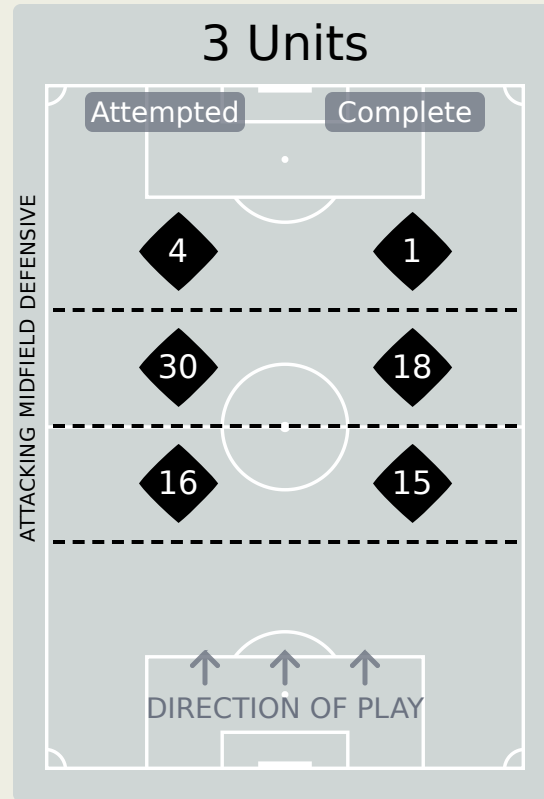

In Possession Line Height & Team Length

In Possession Line Height & Team Length

Namibia

Line Breaks

Angola

Attempted Line Breaks

105

Attempted Line Breaks	12
Inside Shape	7
Outside Shape	5

Attempted Line Breaks	67
Inside Shape	40
Outside Shape	27

Attempted Line Breaks	26
Inside Shape	16
Outside Shape	10

Line Breaks

Namibia

Attempted Line Breaks

92

Attempted Line Breaks	8
Inside Shape	7
Outside Shape	1

Attempted Line Breaks	50
Inside Shape	29
Outside Shape	21

Attempted Line Breaks	34
Inside Shape	22
Outside Shape	12

Line Breaks

					4 Units				3 Units			2 Units		Direction			Distribution Type		
#	Player	Line Breaks Attempted	Line Breaks Completed	Line Break Completion %	Attacking Line	Attacking Midfield Line	Midfield Line	Defensive Line	Attacking Line	Midfield Line	Defensive Line	Midfield Line	Defensive Line	Through	Around	Over	Pass	Cross	Ball Progression
22	NEBLU	2	2	100%	0	1	0	0	1	0	0	0	0	0	0	2	2	0	0
3	JONATHAN BUATU	8	3	37%	0	0	0	0	3	2	1	2	0	1	2	5	8	0	0
6	KIALONDA GASPAR	14	9	64%	0	0	2	0	8	2	1	1	0	1	4	9	14	0	0
7	GILBERTO	2	1	50%	0	0	0	0	0	0	0	1	1	1	0	1	1	1	0
10	GELSON DALA	8	6	75%	0	0	1	0	0	2	2	2	1	2	3	3	6	1	1
13	TO CARNEIRO	25	16	64%	1	0	1	0	9	8	3	3	0	1	12	12	23	0	2
16	FREDY	7	5	71%	0	0	0	0	1	2	0	4	0	4	1	2	6	0	1
19	MABULULU	2	0	0%	0	0	0	2	0	0	0	0	0	0	2	0	0	0	2
20	ESTRELA	0	0	0%	0	0	0	0	0	0	0	0	0	0	0	0	0	0	0
21	EDDIE AFONSO	14	9	64%	0	0	1	0	3	2	0	8	0	2	6	6	14	0	0
23	SHOW	4	3	75%	0	0	0	0	2	1	0	1	0	2	1	1	4	0	0
1	SIGNORI ANTONIO	14	7	50%	0	2	1	0	8	3	0	0	0	0	0	14	14	0	0
4	MANUEL KELIANO	1	1	100%	0	0	0	0	0	0	0	1	0	0	0	1	1	0	0
9	ZINI	2	0	0%	0	0	0	0	0	2	0	0	0	0	2	0	1	0	1
15	ZITO LUVUMBO	1	1	100%	0	0	0	0	0	0	0	0	1	1	0	0	1	0	0
18	JEREMIE BELA	1	1	100%	0	0	0	0	0	0	1	0	0	0	1	0	1	0	0