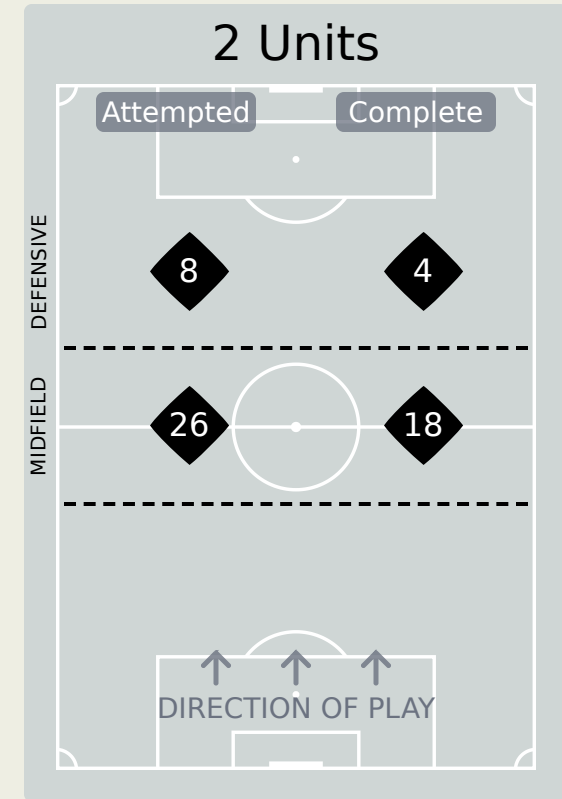

In Possession Line Height & Team Length

In Possession Line Height & Team Length

Namibia

Line Breaks

Angola

Attempted Line Breaks

105

Attempted Line Breaks	12
Inside Shape	7
Outside Shape	5

Attempted Line Breaks	67
Inside Shape	40
Outside Shape	27

Attempted Line Breaks	26
Inside Shape	16
Outside Shape	10

Line Breaks

Namibia

Attempted Line Breaks

92

Attempted Line Breaks	8
Inside Shape	7
Outside Shape	1

Attempted Line Breaks	50
Inside Shape	29
Outside Shape	21

Attempted Line Breaks	34
Inside Shape	22
Outside Shape	12

Line Breaks

					4 Units				3 Units			2 Units		Direction			Distribution Type		
#	Player	Line Breaks Attempted	Line Breaks Completed	Line Break Completion %	Attacking Line	Attacking Midfield Line	Midfield Line	Defensive Line	Attacking Line	Midfield Line	Defensive Line	Midfield Line	Defensive Line	Through	Around	Over	Pass	Cross	Ball Progression
22	NEBLU	2	2	100%	0	1	0	0	1	0	0	0	0	0	0	2	2	0	0
3	JONATHAN BUATU	8	3	37%	0	0	0	0	3	2	1	2	0	1	2	5	8	0	0
6	KIALONDA GASPAR	14	9	64%	0	0	2	0	8	2	1	1	0	1	4	9	14	0	0
7	GILBERTO	2	1	50%	0	0	0	0	0	0	0	1	1	1	0	1	1	1	0
10	GELSON DALA	8	6	75%	0	0	1	0	0	2	2	2	1	2	3	3	6	1	1
13	TO CARNEIRO	25	16	64%	1	0	1	0	9	8	3	3	0	1	12	12	23	0	2
16	FREDY	7	5	71%	0	0	0	0	1	2	0	4	0	4	1	2	6	0	1
19	MABULULU	2	0	0%	0	0	0	2	0	0	0	0	0	0	2	0	0	0	2
20	ESTRELA	0	0	0%	0	0	0	0	0	0	0	0	0	0	0	0	0	0	0
21	EDDIE AFONSO	14	9	64%	0	0	1	0	3	2	0	8	0	2	6	6	14	0	0
23	SHOW	4	3	75%	0	0	0	0	2	1	0	1	0	2	1	1	4	0	0
1	SIGNORI ANTONIO	14	7	50%	0	2	1	0	8	3	0	0	0	0	0	14	14	0	0
4	MANUEL KELIANO	1	1	100%	0	0	0	0	0	0	0	1	0	0	0	1	1	0	0
9	ZINI	2	0	0%	0	0	0	0	0	2	0	0	0	0	2	0	1	0	1
15	ZITO LUVUMBO	1	1	100%	0	0	0	0	0	0	0	0	1	1	0	0	1	0	0
18	JEREMIE BELA	1	1	100%	0	0	0	0	0	0	1	0	0	0	1	0	1	0	0