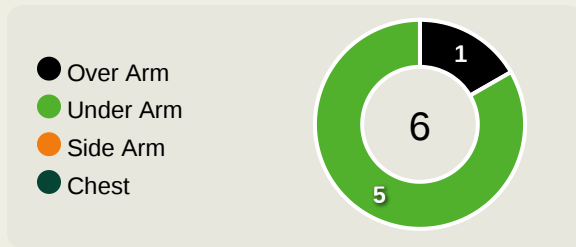

51
Total Involvements

Namibia GK Involvement Timeline

33
Total Involvements

Goalkeeping Distribution

Goalkeeping Distribution

Goal Prevention

13
Total Attempts on Goal Faced

75
Save %