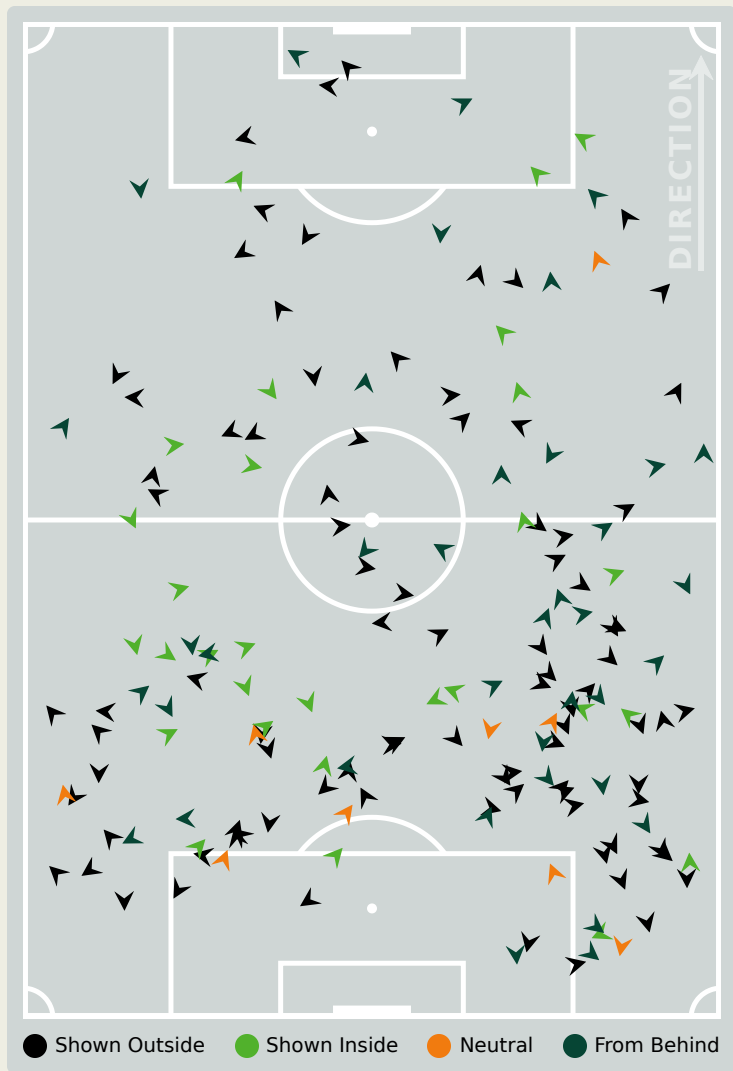

Defensive Line Height & Team Length

Angola

Defensive Line Height & Team Length

Namibia

Defensive Pressure

Angola

167	Total Pressures	211
38	Direct Pressures	62
1.4s	Avg Pressure Duration	1.58s
56	Forced Turnovers	52
11.49s	Ball Recovery Time	9.5s
52	Pushing on into Pressing	103
107	Pushing on	193
29	Pressing Direction Inside	28
91	Pressing Direction Outside	123

Most Direct Pressures

9

FREDY

LEFT MIDFIELD

Most Direct Pressures

15

HANAMUB Riaan

LEFT BACK