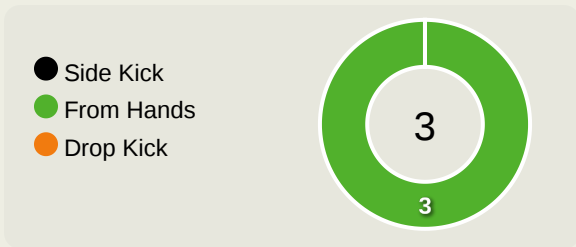

51
Total Involvements

Namibia GK Involvement Timeline

33
Total Involvements

Goalkeeping Distribution

Goalkeeping Distribution

Goal Prevention

13
Total Attempts on Goal Faced

75
Save %

Total Attempts on Goal Faced	Total Goal Interventions	Save & Retain	Deflect & Retain	Save & Deflect	Save Attempt	No Save Attempt
13	3	1	0	2	2	8

Goal Prevention

11
Total Attempts on Goal Faced

25
Save %

Total Attempts on Goal Faced	Total Goal Interventions	Save & Retain	Deflect & Retain	Save & Deflect	Save Attempt	No Save Attempt
11	1	0	0	1	5	5