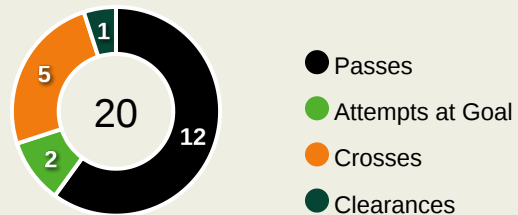

Possession Regained

6

Interceptions

24

Tackles

3.45

Possession Actions / Defensive Action

Blocks