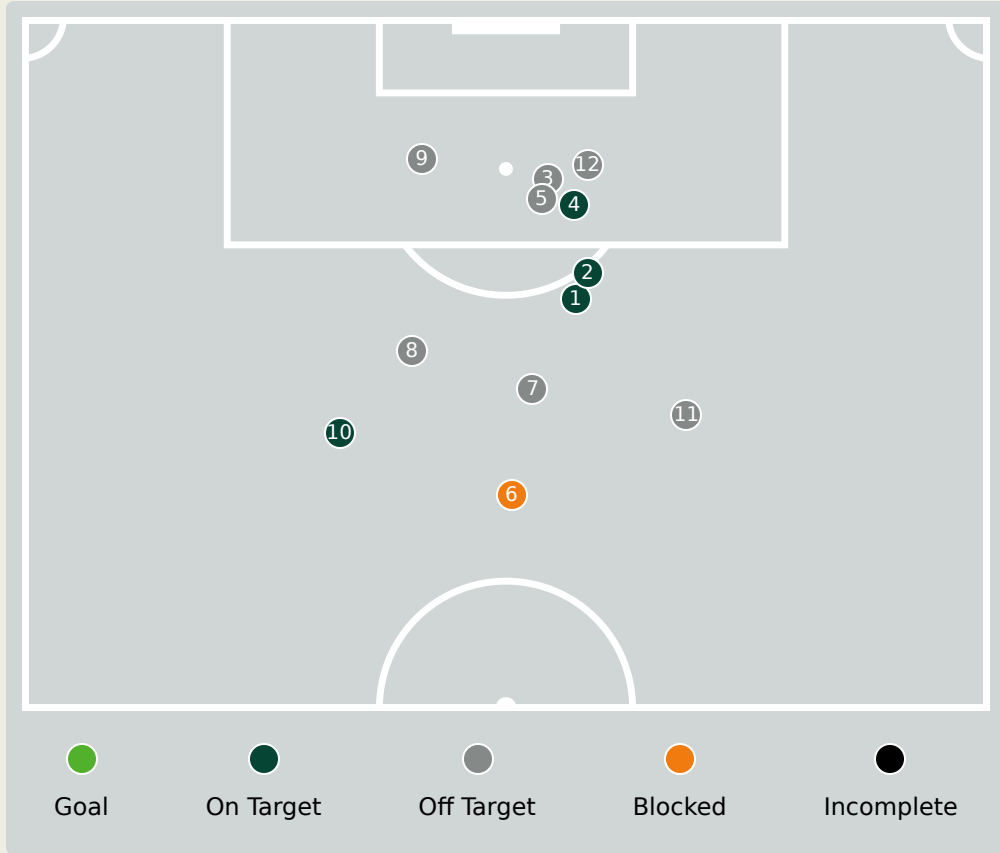

AMUTENYA Kennedy	HAUKONGO Lubeni	2.6%
------------------	-----------------	------

Attempts at Goal

Key	Outcome	Shots
●	Goals	3
●	On Target	1
●	Off Target	5
●	Blocked	1
●	Incomplete	1

Attempts at Goal

Angola

Time	Player	Outcome	Body Part	Delivery Type
25	19 MABULULU	Deflected Off Target - Defensive Event	Left Foot	Cross
37	10 GELSON DALA	On Target - Goal	Right Foot	Cross
41	10 GELSON DALA	On Target - Goal	Head	Freekick
43	7 GILBERTO	Incomplete - Player On Ball Error	Right Foot	Loose Ball
64	19 MABULULU	Off Target	Left Foot	Cross
65	19 MABULULU	On Target - Goal	Right Foot	Pass
70	19 MABULULU	Deflected Off Target - Defensive Event	Right Foot	Pass
71	3 JONATHAN BUATU	On Target - Saved	Head	Corner
72	9 ZINI	Incomplete - Blocked	Head	Corner
84	15 ZITO LUVUMBO	Off Target	Left Foot	Pass
91	15 ZITO LUVUMBO	Off Target	Left Foot	Pass

Attempts at Goal

Key	Outcome	Shots
●	Goals	0
●	On Target	4
●	Off Target	7
●	Blocked	1
●	Incomplete	0

Attempts at Goal

Time	Player	Outcome	Body Part	Delivery Type
16	9 MUZEU Bethuel	On Target - Goal Prevented	Right Foot	Other
21	7 HOTTO Deon	On Target - Saved	Left Foot	Freekick
23	13 SHALULILE Peter	Off Target	Head	Cross
37	9 MUZEU Bethuel	On Target - Saved	Head	Cross
47	13 SHALULILE Peter	Off Target	Right Foot	Pass
50	12 AMUTENYA Kennedy	Incomplete - Blocked	Right Foot	Pass
52	6 KATUA Ngero	Off Target	Left Foot	Pass
54	18 PETRUS Aprocious	Off Target	Left Foot	Pass
67	13 SHALULILE Peter	Off Target	Head	Cross
86	4 HANAMUB Riaan	On Target - Saved	Left Foot	Ball Progression
87	4 HANAMUB Riaan	Off Target	Left Foot	Freekick
92	13 SHALULILE Peter	Deflected Off Target - Defensive Event	Right Foot	Other