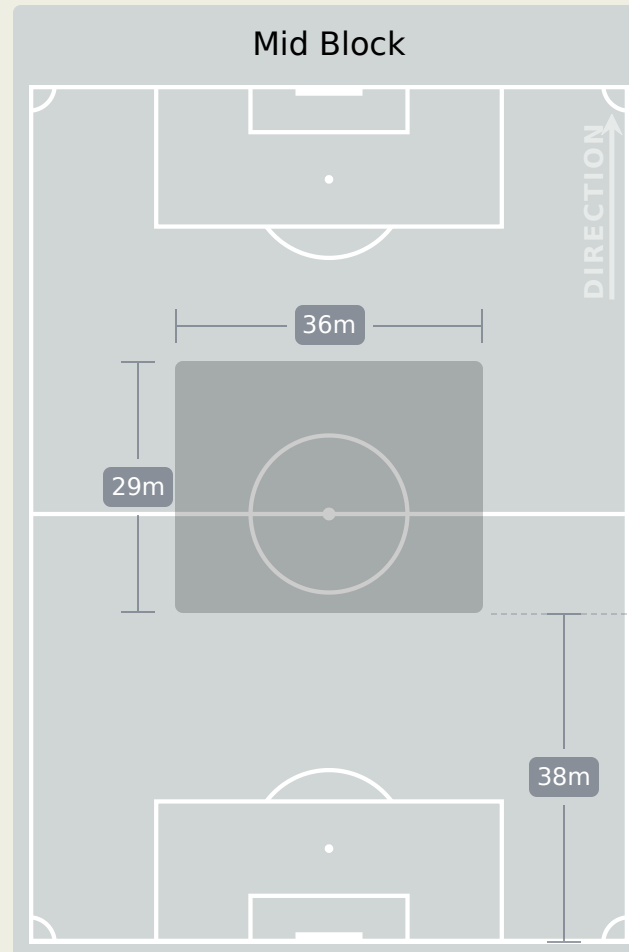

Defensive Line Height & Team Length

Angola

Defensive Line Height & Team Length

Namibia

Defensive Pressure

Angola

167	Total Pressures	211
38	Direct Pressures	62
1.4s	Avg Pressure Duration	1.58s
56	Forced Turnovers	52
11.49s	Ball Recovery Time	9.5s
52	Pushing on into Pressing	103
107	Pushing on	193
29	Pressing Direction Inside	28
91	Pressing Direction Outside	123