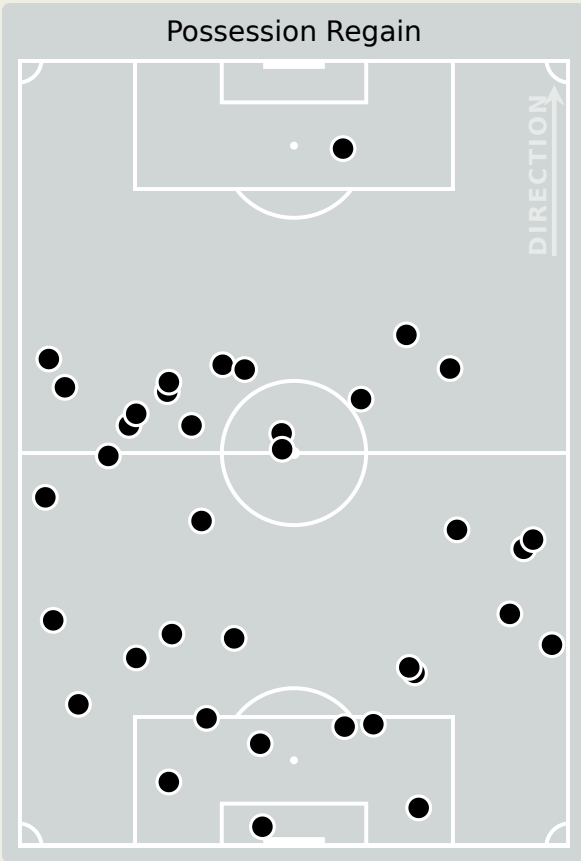

Defensive Actions

52

Forced Turnovers

41

Possession Regained

7

Interceptions

42

Tackles

3.09

Possession Actions / Defensive Action