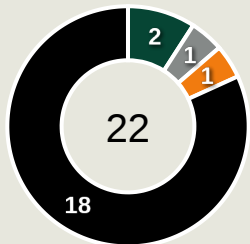

Offering to Receive

142
Total Offers Made

46
Total Offers Received

Most Offers
20
FREDY
LEFT MIDFIELD

62
Offers Made in Final Third

63
Offers Made in Middle Third

17
Offers Made in Defensive Third

#	Player	Offers Made	Offers Received	% Made & Received
22	NEBLU	0	0	0%
3	JONATHAN BUATU	0	0	0%
6	KIALONDA GASPAR	6	2	33.3%
7	GILBERTO	19	8	42.1%
10	GELSON DALA	11	4	36.4%
13	TO CARNEIRO	4	1	25%
16	FREDY	20	7	35%
19	MABULULU	14	3	21.4%
20	ESTRELA	7	1	14.3%
21	EDDIE AFONSO	19	4	21.1%
23	SHOW	14	7	50%
1	SIGNORI ANTONIO	0	0	0%
4	MANUEL KELIANO	8	2	25%
9	ZINI	11	3	27.3%
15	ZITO LUVUMBO	6	3	50%
18	JEREMIE BELA	3	1	33.3%

Offering to Receive

225
Total Offers Made

76
Total Offers Received

Most Offers
40
IIMBONDI Absalom
BENCH

131
Offers Made in Final Third

84
Offers Made in Middle Third

10
Offers Made in Defensive Third

#	Player	Offers Made	Offers Received	% Made & Received
1	KAZAPUA Lloyd	0	0	0%
4	HANAMUB Riaan	36	19	52.8%
6	KATUA Ngero	26	4	15.4%
7	HOTTO Deon	26	12	46.2%
9	MUZEU Bethuel	35	10	28.6%
10	TJIUEZA Prins	7	2	28.6%
12	AMUTENYA Kennedy	0	0	0%
13	SHALULILE Peter	33	9	27.3%
18	PETRUS Aprocious	4	2	50%
20	KAMBERIPA Ivan	5	1	20%
21	HAUKONGO Lubeni	2	1	50%
3	GEBHARDT Ananias	1	0	0%
8	KAMBATO Uetuuru	5	2	40%
11	IIMBONDI Absalom	40	11	27.5%
19	SHITEMBI Petrus	5	3	60%

Movement to Receive

Movement Types by Phase

Final Third Phase

Progression Phase

Build Up Phase

All Movement Types

- In Front
- In Between
- Out to In
- In to Out
- In Behind

Top Ranked Players