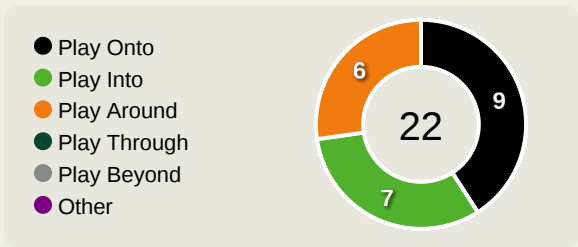

51
Total Involvements

Namibia GK Involvement Timeline

33
Total Involvements

Goalkeeping Distribution

Goalkeeping Distribution

Goal Prevention

13
Total Attempts on Goal Faced

75
Save %