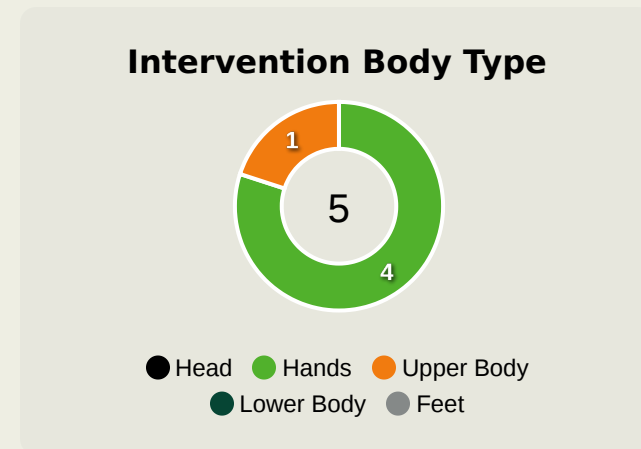

51
Total Involvements

Namibia GK Involvement Timeline

33
Total Involvements

Goalkeeping Distribution

Goalkeeping Distribution

Goal Prevention

13
Total Attempts on Goal Faced

75
Save %

Total Attempts on Goal Faced	Total Goal Interventions	Save & Retain	Deflect & Retain	Save & Deflect	Save Attempt	No Save Attempt
13	3	1	0	2	2	8

Goal Prevention

11
Total Attempts on Goal Faced

25
Save %

Total Attempts on Goal Faced	Total Goal Interventions	Save & Retain	Deflect & Retain	Save & Deflect	Save Attempt	No Save Attempt
11	1	0	0	1	5	5