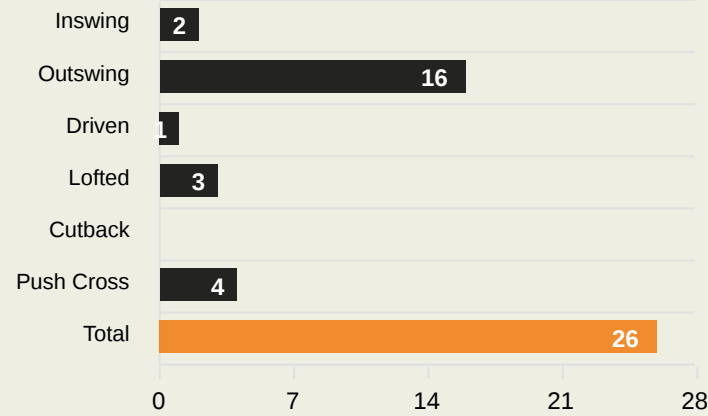

Attempts at Goal

Key	Outcome	Shots
●	Goals	0
●	On Target	4
●	Off Target	7
●	Blocked	1
●	Incomplete	0

Attempts at Goal

Time	Player	Outcome	Body Part	Delivery Type
16	9 MUZEU Bethuel	On Target - Goal Prevented	Right Foot	Other
21	7 HOTTO Deon	On Target - Saved	Left Foot	Freekick
23	13 SHALULILE Peter	Off Target	Head	Cross
37	9 MUZEU Bethuel	On Target - Saved	Head	Cross
47	13 SHALULILE Peter	Off Target	Right Foot	Pass
50	12 AMUTENYA Kennedy	Incomplete - Blocked	Right Foot	Pass
52	6 KATUA Ngero	Off Target	Left Foot	Pass
54	18 PETRUS Aprocious	Off Target	Left Foot	Pass
67	13 SHALULILE Peter	Off Target	Head	Cross
86	4 HANAMUB Riaan	On Target - Saved	Left Foot	Ball Progression
87	4 HANAMUB Riaan	Off Target	Left Foot	Freekick
92	13 SHALULILE Peter	Deflected Off Target - Defensive Event	Right Foot	Other

Crosses (Open Play)

Delivery Type

Attempted

11

Completed

5

Most Crosses Attempted

3

GILBERTO
RIGHT WINGER

#	Player	Inswing	Outswing	Driven	Lofted	Cutback	Push Cross	Total Attempted
22	NEBLU	0	0	0	0	0	0	0
3	JONATHAN BUATU	0	0	0	0	0	0	0
6	KIALONDA GASPAR	0	0	0	0	0	0	0
7	GILBERTO	0	3	0	0	0	0	3
10	GELSON DALA	0	1	0	0	0	2	3
13	TO CARNEIRO	0	1	0	0	0	1	2
16	FREDY	0	0	0	0	0	1	1
19	MABULULU	0	0	0	1	0	0	1
20	ESTRELA	0	0	0	0	0	0	0
21	EDDIE AFONSO	0	0	0	0	0	0	0
23	SHOW	0	0	0	0	0	0	0
1	SIGNORI ANTONIO	0	0	0	0	0	0	0
4	MANUEL KELIANO	0	0	0	0	0	0	0
9	ZINI	0	0	0	1	0	0	1
15	ZITO LUVUMBO	0	0	0	0	0	0	0
18	JEREMIE BELA	0	0	0	0	0	0	0

Crosses (Open Play)

Delivery Type

Attempted

26

Completed

5

Most Crosses Attempted

8