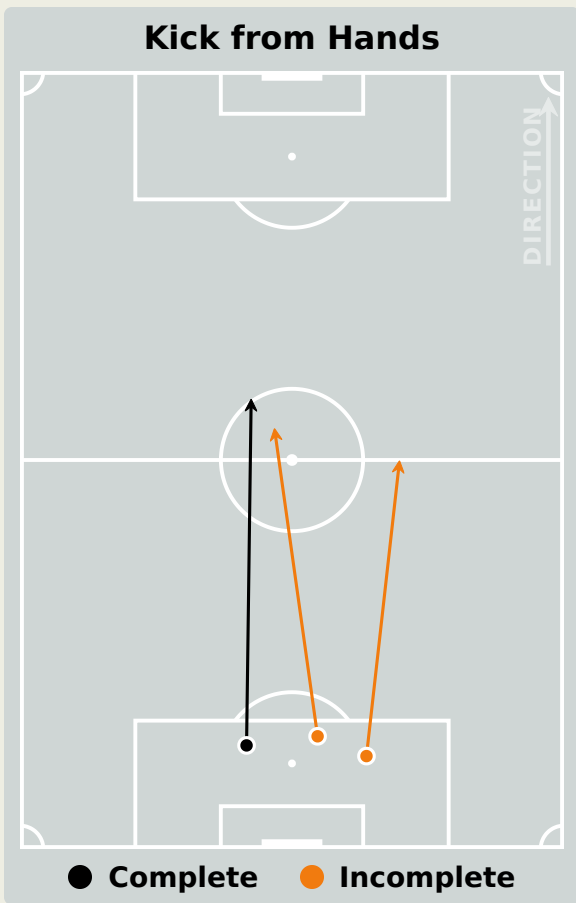

51
Total Involvements

Namibia GK Involvement Timeline

33
Total Involvements

Goalkeeping Distribution

Goalkeeping Distribution

Goal Prevention

13
Total Attempts on Goal Faced

75
Save %