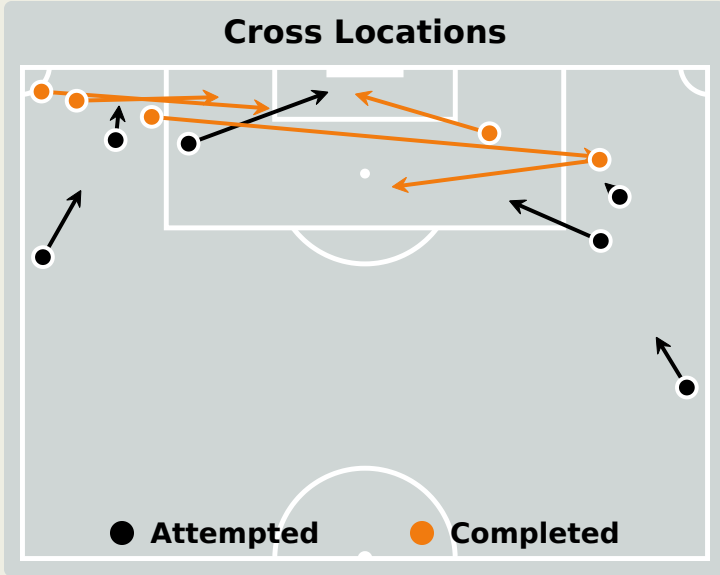

Crosses (Open Play)