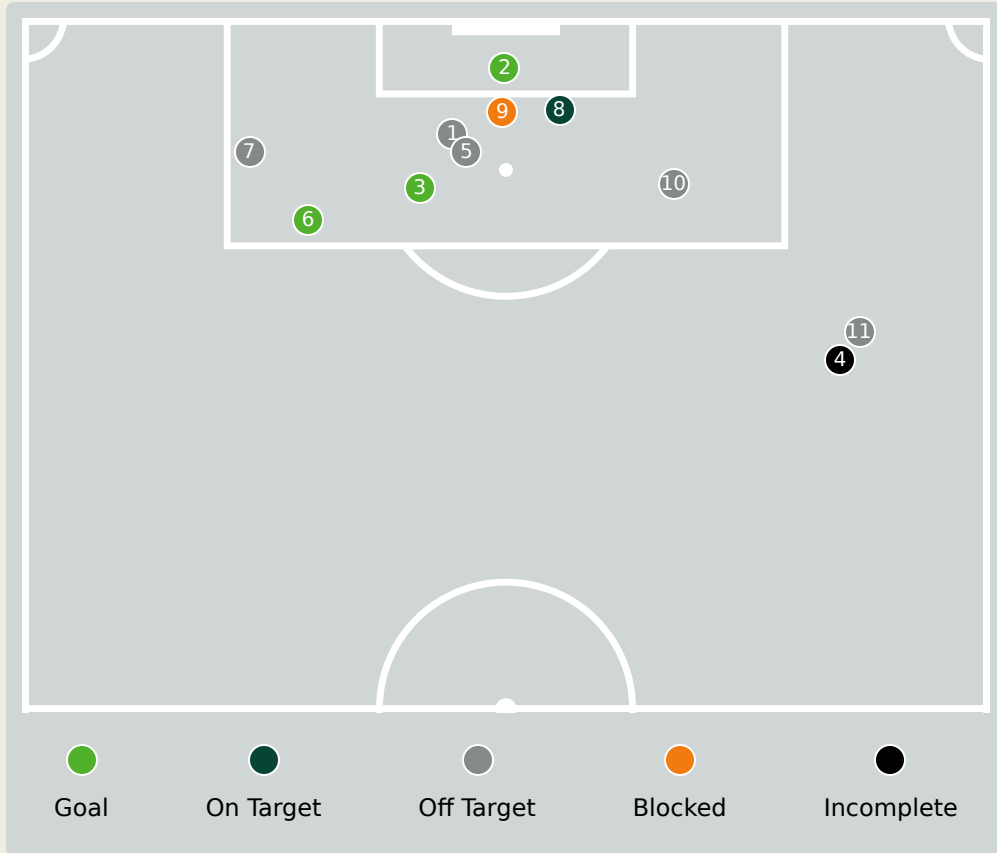

Attempts at Goal

Key	Outcome	Shots
●	Goals	3
●	On Target	1
●	Off Target	5
●	Blocked	1
●	Incomplete	1