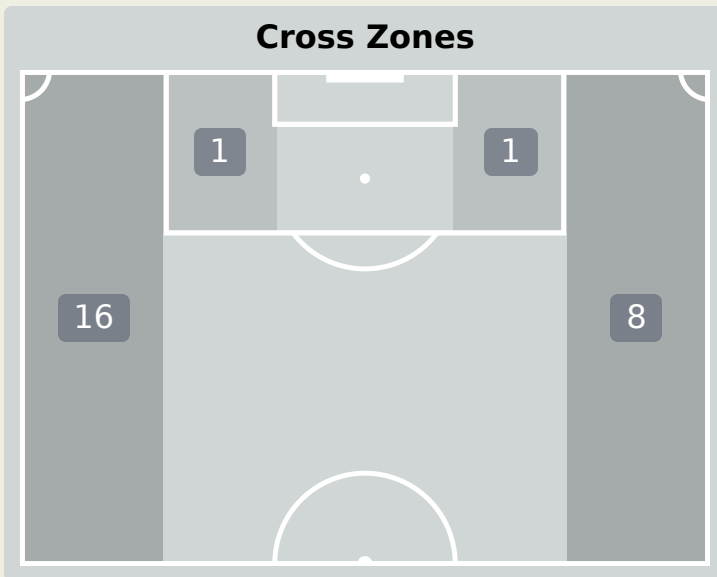

Delivery Type

Attempted

26

Completed

5

Most Crosses Attempted

8

HANAMUB Riaan
LEFT BACK

#	Player	Inswing	Outswing	Driven	Lofted	Cutback	Push Cross	Total Attempted
1	KAZAPUA Lloyd	0	0	0	0	0	0	0
4	HANAMUB Riaan	0	8	0	0	0	0	8
6	KATUA Ngero	0	0	0	0	0	1	1
7	HOTTO Deon	2	2	0	1	0	1	6
9	MUZEU Bethuel	0	0	1	0	0	0	1
10	TJIUEZA Prins	0	0	0	0	0	0	0
12	AMUTENYA Kennedy	0	0	0	1	0	0	1
13	SHALULILE Peter	0	0	0	0	0	0	0
18	PETRUS Aprocious	0	2	0	1	0	0	3
20	KAMBERIPA Ivan	0	1	0	0	0	0	1
21	HAUKONGO Lubeni	0	0	0	0	0	0	0
3	GEBHARDT Ananias	0	0	0	0	0	0	0
8	KAMBATO Uetuuru	0	1	0	0	0	1	2
11	IIMBONDI Absalom	0	1	0	0	0	1	2
19	SHITEMBI Petrus	0	1	0	0	0	0	1