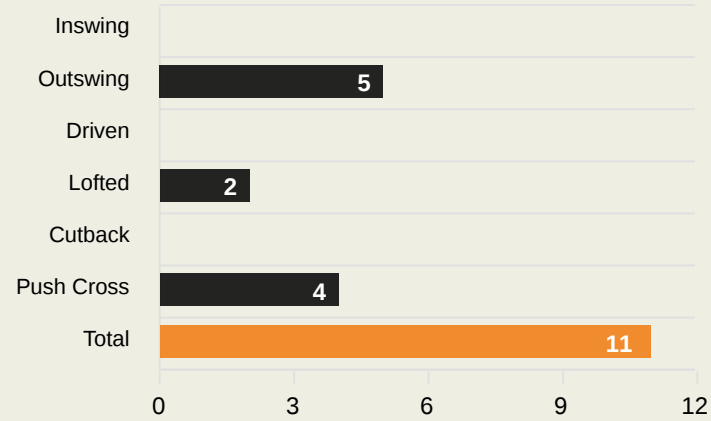

Attempts at Goal

Key	Outcome	Shots
●	Goals	0
●	On Target	4
●	Off Target	7
●	Blocked	1
●	Incomplete	0

Attempts at Goal

Time	Player	Outcome	Body Part	Delivery Type
16	9 MUZEU Bethuel	On Target - Goal Prevented	Right Foot	Other
21	7 HOTTO Deon	On Target - Saved	Left Foot	Freekick
23	13 SHALULILE Peter	Off Target	Head	Cross
37	9 MUZEU Bethuel	On Target - Saved	Head	Cross
47	13 SHALULILE Peter	Off Target	Right Foot	Pass
50	12 AMUTENYA Kennedy	Incomplete - Blocked	Right Foot	Pass
52	6 KATUA Ngero	Off Target	Left Foot	Pass
54	18 PETRUS Aprocious	Off Target	Left Foot	Pass
67	13 SHALULILE Peter	Off Target	Head	Cross
86	4 HANAMUB Riaan	On Target - Saved	Left Foot	Ball Progression
87	4 HANAMUB Riaan	Off Target	Left Foot	Freekick
92	13 SHALULILE Peter	Deflected Off Target - Defensive Event	Right Foot	Other

Crosses (Open Play)

Delivery Type

Attempted

11

Completed

5

Most Crosses Attempted

3

GILBERTO
RIGHT WINGER

#	Player	Inswing	Outswing	Driven	Lofted	Cutback	Push Cross	Total Attempted
22	NEBLU	0	0	0	0	0	0	0
3	JONATHAN BUATU	0	0	0	0	0	0	0
6	KIALONDA GASPAR	0	0	0	0	0	0	0
7	GILBERTO	0	3	0	0	0	0	3
10	GELSON DALA	0	1	0	0	0	2	3
13	TO CARNEIRO	0	1	0	0	0	1	2
16	FREDY	0	0	0	0	0	1	1
19	MABULULU	0	0	0	1	0	0	1
20	ESTRELA	0	0	0	0	0	0	0
21	EDDIE AFONSO	0	0	0	0	0	0	0
23	SHOW	0	0	0	0	0	0	0
1	SIGNORI ANTONIO	0	0	0	0	0	0	0
4	MANUEL KELIANO	0	0	0	0	0	0	0
9	ZINI	0	0	0	1	0	0	1
15	ZITO LUVUMBO	0	0	0	0	0	0	0
18	JEREMIE BELA	0	0	0	0	0	0	0