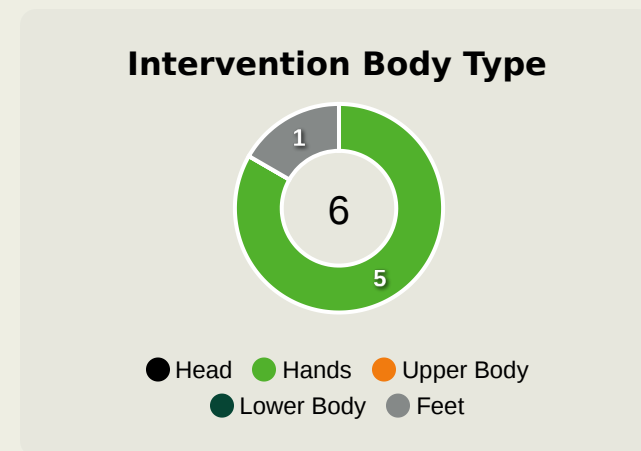

51
Total Involvements

Namibia GK Involvement Timeline

33
Total Involvements

Goalkeeping Distribution

Goalkeeping Distribution

Goal Prevention

13
Total Attempts on Goal Faced

75
Save %

Total Attempts on Goal Faced	Total Goal Interventions	Save & Retain	Deflect & Retain	Save & Deflect	Save Attempt	No Save Attempt
13	3	1	0	2	2	8

Goal Prevention

11
Total Attempts on Goal Faced

25
Save %

Total Attempts on Goal Faced	Total Goal Interventions	Save & Retain	Deflect & Retain	Save & Deflect	Save Attempt	No Save Attempt
11	1	0	0	1	5	5