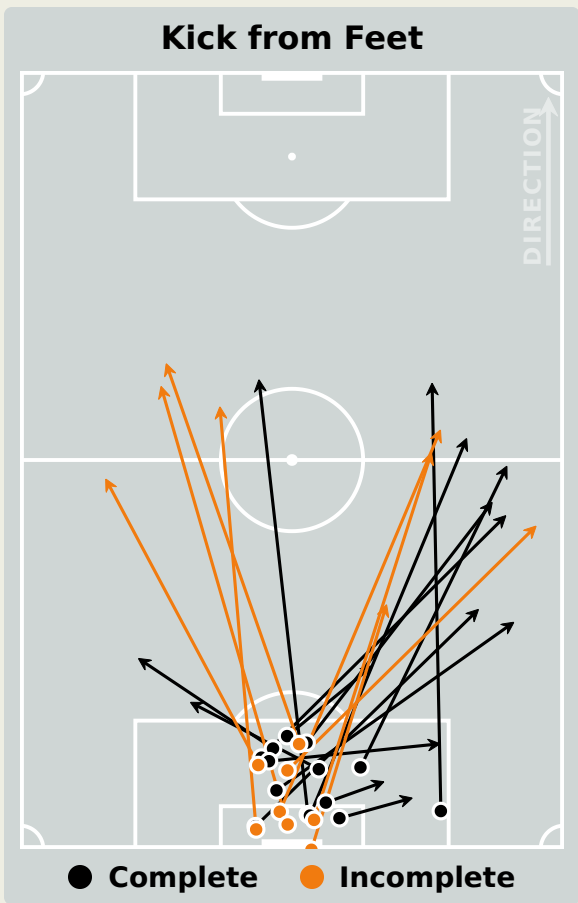

Most Direct Pressures

9

FREDY

LEFT MIDFIELD

Most Direct Pressures

15

HANAMUB Riaan

LEFT BACK

51
Total Involvements

Namibia GK Involvement Timeline

33
Total Involvements

Goalkeeping Distribution

Goalkeeping Distribution

Goal Prevention

13
Total Attempts on Goal Faced

75
Save %