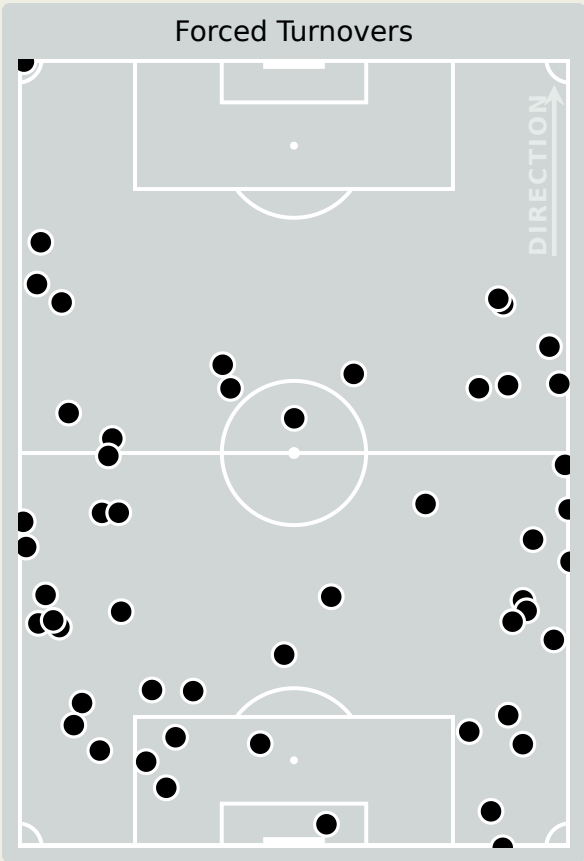

Defensive Actions

52

Forced Turnovers

41

Possession Regained

7

Interceptions

42

Tackles

3.09

Possession Actions / Defensive Action