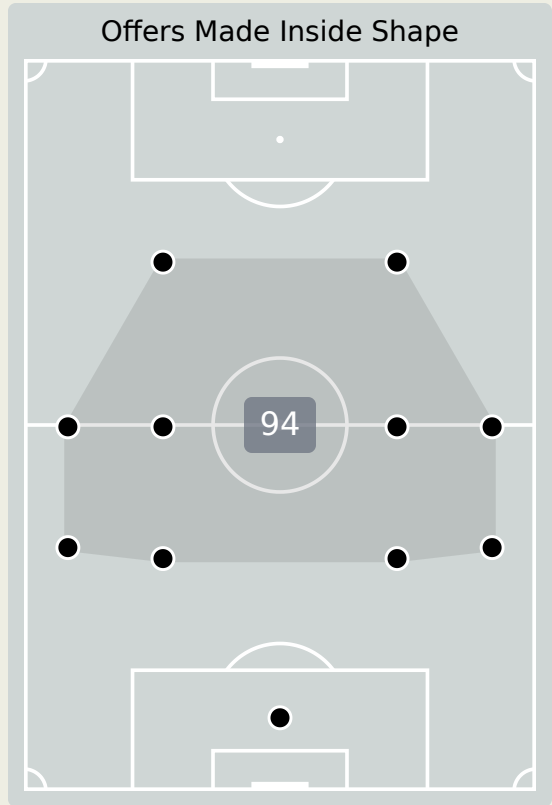

Offering to Receive

225
Total Offers Made

76
Total Offers Received

Most Offers
40
IIMBONDI Absalom
BENCH

131
Offers Made in Final Third

84
Offers Made in Middle Third

10
Offers Made in Defensive Third

#	Player	Offers Made	Offers Received	% Made & Received
1	KAZAPUA Lloyd	0	0	0%
4	HANAMUB Riaan	36	19	52.8%
6	KATUA Ngero	26	4	15.4%
7	HOTTO Deon	26	12	46.2%
9	MUZEU Bethuel	35	10	28.6%
10	TJIUEZA Prins	7	2	28.6%
12	AMUTENYA Kennedy	0	0	0%
13	SHALULILE Peter	33	9	27.3%
18	PETRUS Aprocious	4	2	50%
20	KAMBERIPA Ivan	5	1	20%
21	HAUKONGO Lubeni	2	1	50%
3	GEBHARDT Ananias	1	0	0%
8	KAMBATO Uetuuru	5	2	40%
11	IIMBONDI Absalom	40	11	27.5%
19	SHITEMBI Petrus	5	3	60%