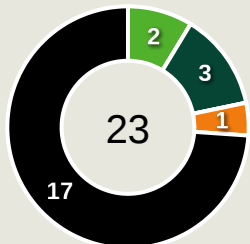

Offering to Receive

142
Total Offers Made

46
Total Offers Received

Most Offers
20
FREDY
LEFT MIDFIELD

62
Offers Made in Final Third

63
Offers Made in Middle Third

17
Offers Made in Defensive Third

#	Player	Offers Made	Offers Received	% Made & Received
22	NEBLU	0	0	0%
3	JONATHAN BUATU	0	0	0%
6	KIALONDA GASPAR	6	2	33.3%
7	GILBERTO	19	8	42.1%
10	GELSON DALA	11	4	36.4%
13	TO CARNEIRO	4	1	25%
16	FREDY	20	7	35%
19	MABULULU	14	3	21.4%
20	ESTRELA	7	1	14.3%
21	EDDIE AFONSO	19	4	21.1%
23	SHOW	14	7	50%
1	SIGNORI ANTONIO	0	0	0%
4	MANUEL KELIANO	8	2	25%
9	ZINI	11	3	27.3%
15	ZITO LUVUMBO	6	3	50%
18	JEREMIE BELA	3	1	33.3%

Offering to Receive

225
Total Offers Made

76
Total Offers Received

Most Offers
40
IIMBONDI Absalom
BENCH

131
Offers Made in Final Third

84
Offers Made in Middle Third

10
Offers Made in Defensive Third

#	Player	Offers Made	Offers Received	% Made & Received
1	KAZAPUA Lloyd	0	0	0%
4	HANAMUB Riaan	36	19	52.8%
6	KATUA Ngero	26	4	15.4%
7	HOTTO Deon	26	12	46.2%
9	MUZEU Bethuel	35	10	28.6%
10	TJIUEZA Prins	7	2	28.6%
12	AMUTENYA Kennedy	0	0	0%
13	SHALULILE Peter	33	9	27.3%
18	PETRUS Aprocious	4	2	50%
20	KAMBERIPA Ivan	5	1	20%
21	HAUKONGO Lubeni	2	1	50%
3	GEBHARDT Ananias	1	0	0%
8	KAMBATO Uetuuru	5	2	40%
11	IIMBONDI Absalom	40	11	27.5%
19	SHITEMBI Petrus	5	3	60%

Movement to Receive

Movement Types by Phase

Final Third Phase

Progression Phase

Build Up Phase

All Movement Types

- In Front
- In Between
- Out to In
- In to Out
- In Behind

Top Ranked Players