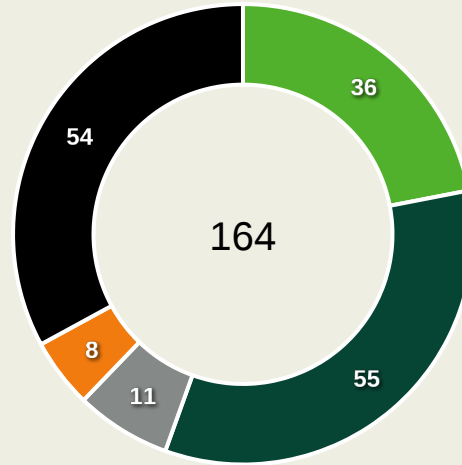

Final Third Phase

Progression Phase

Build Up Phase

All Movement Types

- In Front
- In Between
- Out to In
- In to Out
- In Behind

Top Ranked Players

Type	Player	Movements
In Front	4 HANAMUB Riaan	10
In Between	9 MUZEU Bethuel	21
Out to In	9 MUZEU Bethuel	3
In to Out	6 KATUA Ngero	2
In Behind	13 SHALULILE Peter	21