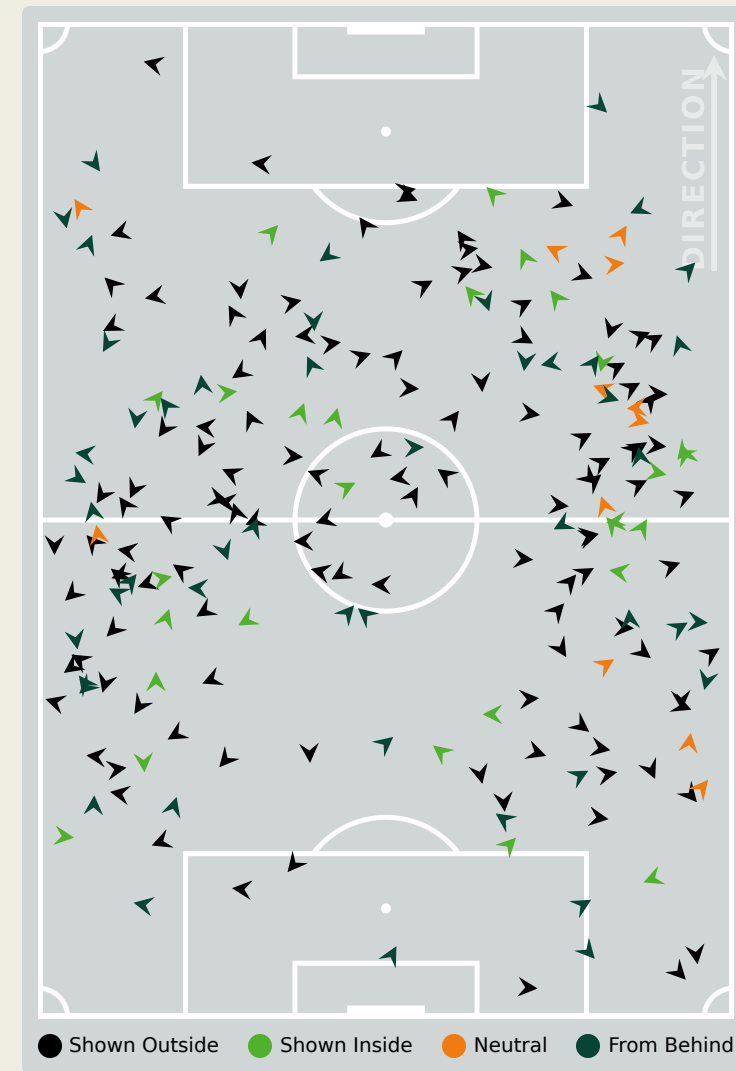

● Shown Outside ● Shown Inside ● Neutral ● From Behind