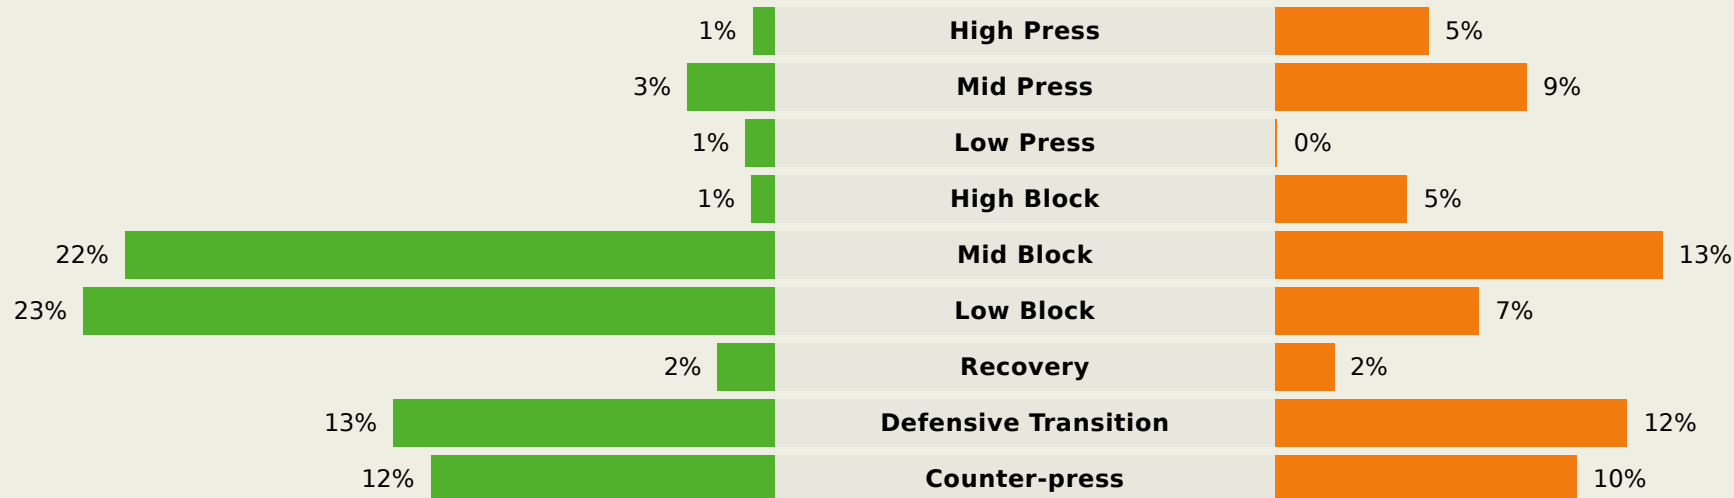

OUT OF POSSESSION