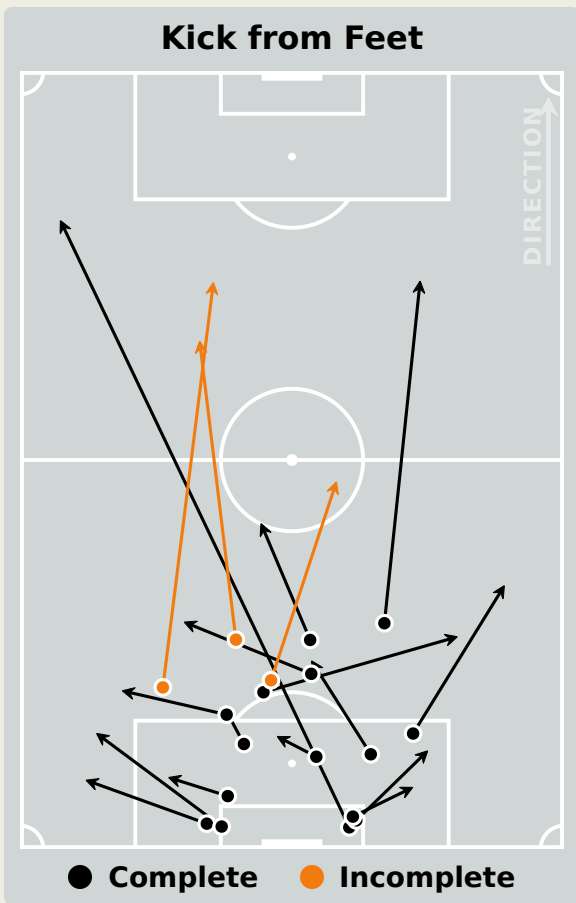

Most Direct Pressures

9

FREDY

LEFT MIDFIELD

Most Direct Pressures

15

HANAMUB Riaan

LEFT BACK

51
Total Involvements

Namibia GK Involvement Timeline

33
Total Involvements

Goalkeeping Distribution

Goalkeeping Distribution

Goal Prevention

13
Total Attempts on Goal Faced

75
Save %