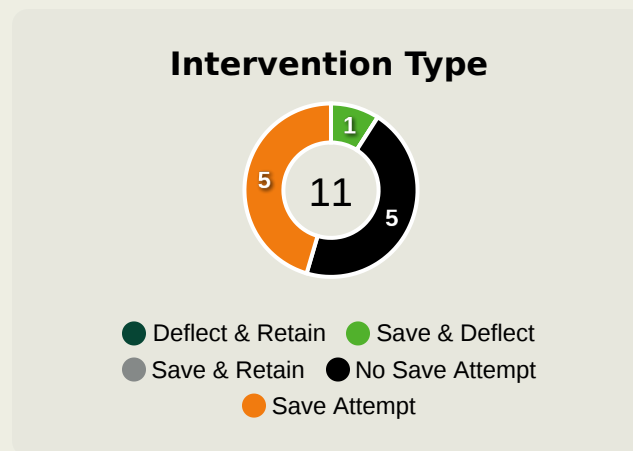

51
Total Involvements

Namibia GK Involvement Timeline

33
Total Involvements

Goalkeeping Distribution

Goalkeeping Distribution

Goal Prevention

13
Total Attempts on Goal Faced

75
Save %

Total Attempts on Goal Faced	Total Goal Interventions	Save & Retain	Deflect & Retain	Save & Deflect	Save Attempt	No Save Attempt
13	3	1	0	2	2	8

Goal Prevention

11
Total Attempts on Goal Faced

25
Save %

Total Attempts on Goal Faced	Total Goal Interventions	Save & Retain	Deflect & Retain	Save & Deflect	Save Attempt	No Save Attempt
11	1	0	0	1	5	5