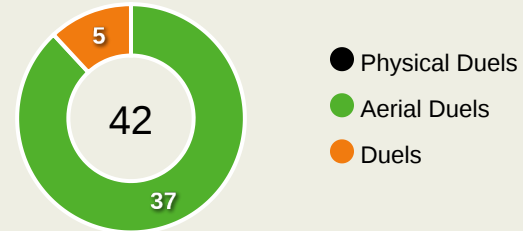

Tackles

3.09

Possession Actions / Defensive Action

Blocks

Possession Contests

Most Possession Regains

5

AMUTENYA Kennedy
RIGHT CENTRE BACK