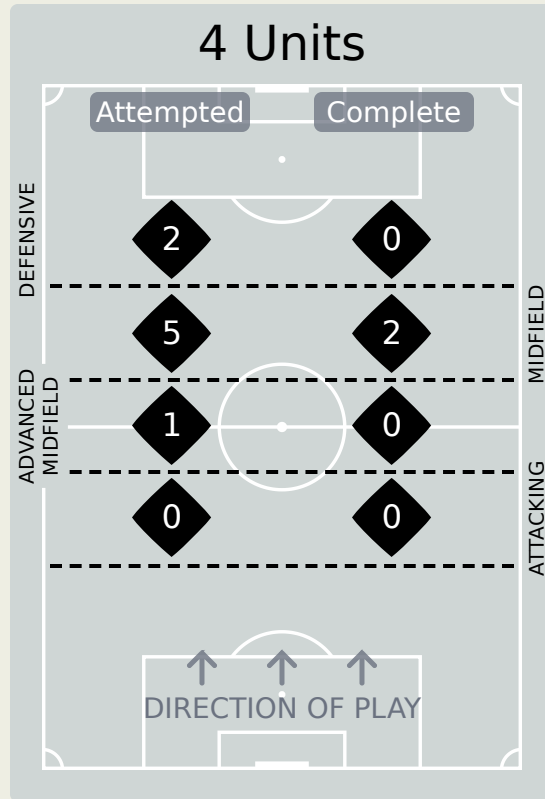

In Possession Line Height & Team Length

In Possession Line Height & Team Length

Namibia

Line Breaks

Angola

Attempted Line Breaks

105

Attempted Line Breaks	12
Inside Shape	7
Outside Shape	5

Attempted Line Breaks	67
Inside Shape	40
Outside Shape	27

Attempted Line Breaks	26
Inside Shape	16
Outside Shape	10

Line Breaks

Namibia

Attempted Line Breaks

92

Attempted Line Breaks	8
Inside Shape	7
Outside Shape	1

Attempted Line Breaks	50
Inside Shape	29
Outside Shape	21

Attempted Line Breaks	34
Inside Shape	22
Outside Shape	12

Line Breaks

					4 Units				3 Units			2 Units		Direction			Distribution Type		
#	Player	Line Breaks Attempted	Line Breaks Completed	Line Break Completion %	Attacking Line	Attacking Midfield Line	Midfield Line	Defensive Line	Attacking Line	Midfield Line	Defensive Line	Midfield Line	Defensive Line	Through	Around	Over	Pass	Cross	Ball Progression
22	NEBLU	2	2	100%	0	1	0	0	1	0	0	0	0	0	0	2	2	0	0
3	JONATHAN BUATU	8	3	37%	0	0	0	0	3	2	1	2	0	1	2	5	8	0	0
6	KIALONDA GASPAR	14	9	64%	0	0	2	0	8	2	1	1	0	1	4	9	14	0	0
7	GILBERTO	2	1	50%	0	0	0	0	0	0	0	1	1	1	0	1	1	1	0
10	GELSON DALA	8	6	75%	0	0	1	0	0	2	2	2	1	2	3	3	6	1	1
13	TO CARNEIRO	25	16	64%	1	0	1	0	9	8	3	3	0	1	12	12	23	0	2
16	FREDY	7	5	71%	0	0	0	0	1	2	0	4	0	4	1	2	6	0	1
19	MABULULU	2	0	0%	0	0	0	2	0	0	0	0	0	0	2	0	0	0	2
20	ESTRELA	0	0	0%	0	0	0	0	0	0	0	0	0	0	0	0	0	0	0
21	EDDIE AFONSO	14	9	64%	0	0	1	0	3	2	0	8	0	2	6	6	14	0	0
23	SHOW	4	3	75%	0	0	0	0	2	1	0	1	0	2	1	1	4	0	0
1	SIGNORI ANTONIO	14	7	50%	0	2	1	0	8	3	0	0	0	0	0	14	14	0	0
4	MANUEL KELIANO	1	1	100%	0	0	0	0	0	0	0	1	0	0	0	1	1	0	0
9	ZINI	2	0	0%	0	0	0	0	0	2	0	0	0	0	2	0	1	0	1
15	ZITO LUVUMBO	1	1	100%	0	0	0	0	0	0	0	0	1	1	0	0	1	0	0
18	JEREMIE BELA	1	1	100%	0	0	0	0	0	0	1	0	0	0	1	0	1	0	0