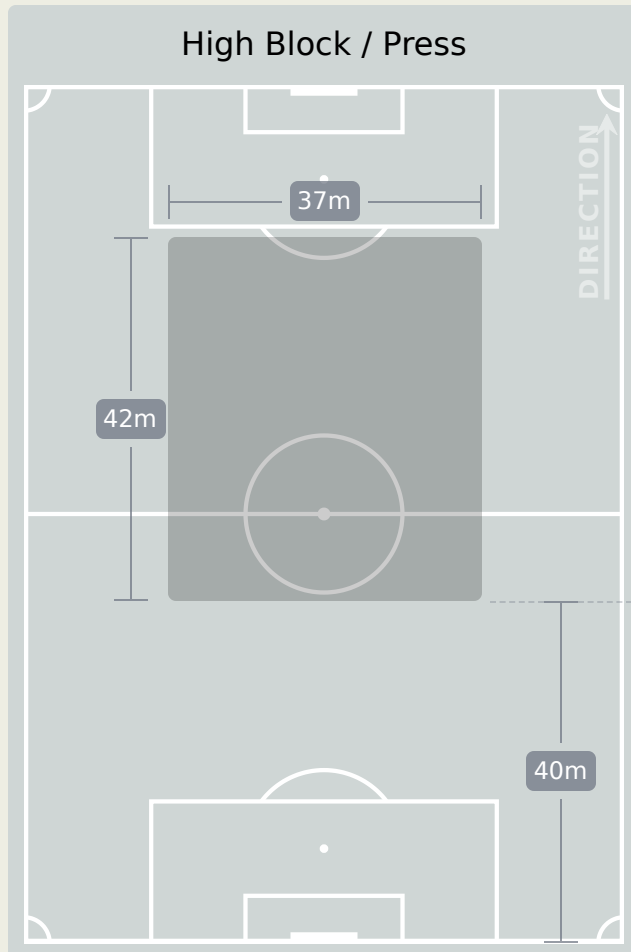

Defensive Line Height & Team Length

Angola

Defensive Line Height & Team Length

Namibia

Defensive Pressure

Angola

167	Total Pressures	211
38	Direct Pressures	62
1.4s	Avg Pressure Duration	1.58s
56	Forced Turnovers	52
11.49s	Ball Recovery Time	9.5s
52	Pushing on into Pressing	103
107	Pushing on	193
29	Pressing Direction Inside	28
91	Pressing Direction Outside	123