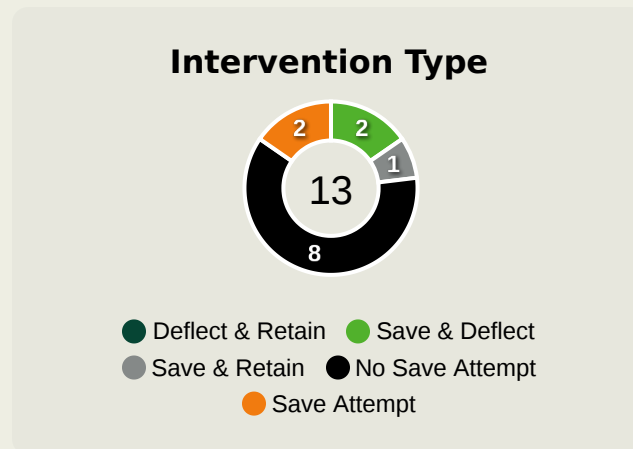

51
Total Involvements

Namibia GK Involvement Timeline

33
Total Involvements

Goalkeeping Distribution

Goalkeeping Distribution

Goal Prevention

13
Total Attempts on Goal Faced

75
Save %

Total Attempts on Goal Faced	Total Goal Interventions	Save & Retain	Deflect & Retain	Save & Deflect	Save Attempt	No Save Attempt
13	3	1	0	2	2	8

Goal Prevention

11
Total Attempts on Goal Faced

25
Save %

Total Attempts on Goal Faced	Total Goal Interventions	Save & Retain	Deflect & Retain	Save & Deflect	Save Attempt	No Save Attempt
11	1	0	0	1	5	5